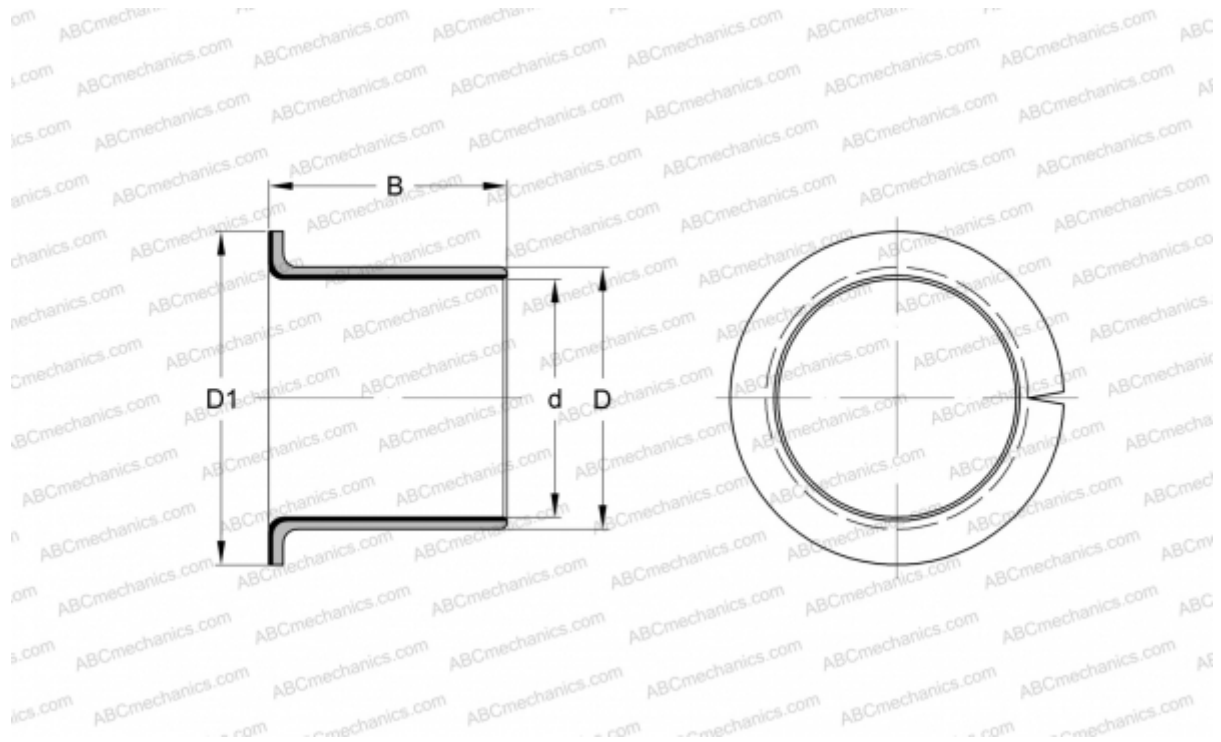

EGF12090-E40-B INA

Plain bushes

TYPE: Plain bearings, Bushings, thrust washers and strips, Bushings, Flanged, Maintenance-free, with bronze backing (INA)

Technical specification

DIMENSIONS, MM

d	12,000
D	14,000
D1	20,000
B	9,000

WEIGHT, KG 0,004

MANUFACTURER [INA](#)

REPLACES

PAF12090-P11