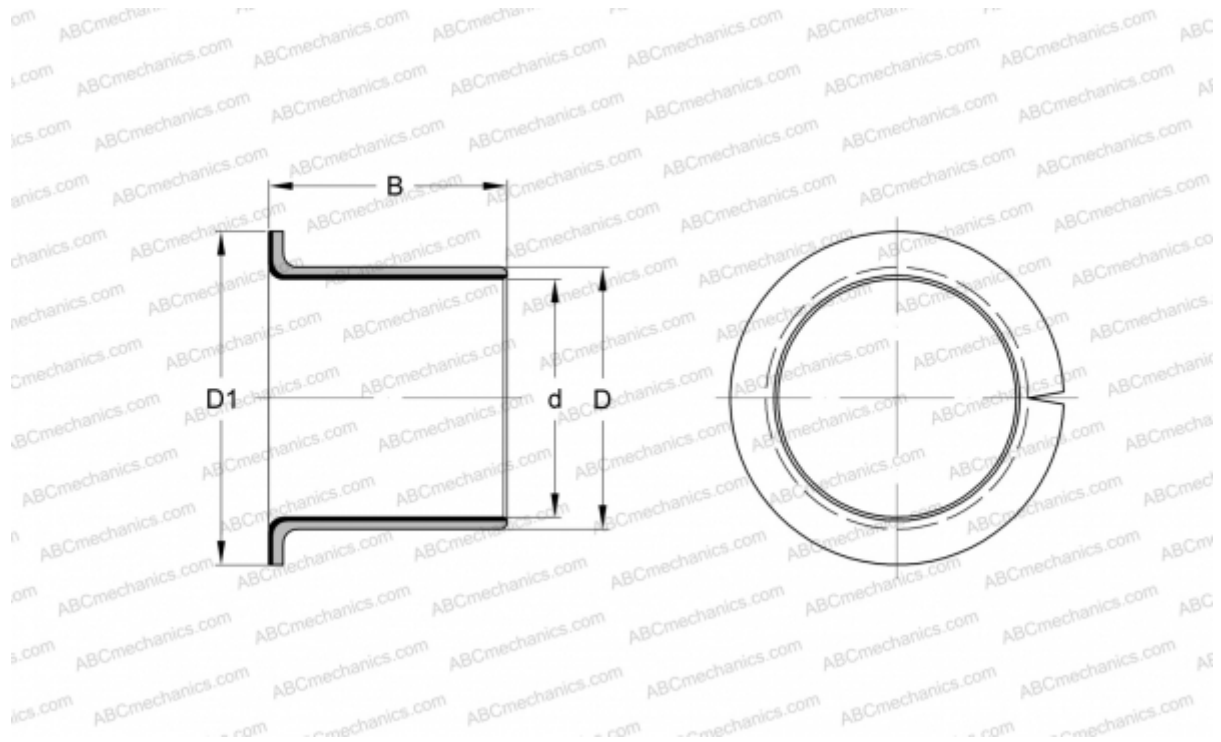

## EGF25215-E40-B INA

Plain bushes

TYPE: Plain bearings, Bushings, thrust washers and strips, Bushings, Flanged, Maintenance-free, with bronze backing (INA)

### Technical specification

#### DIMENSIONS, MM

|    |        |
|----|--------|
| d  | 25,000 |
| D  | 28,000 |
| D1 | 35,000 |
| B  | 21,500 |

**WEIGHT, KG** 0,025

**MANUFACTURER** [INA](#)