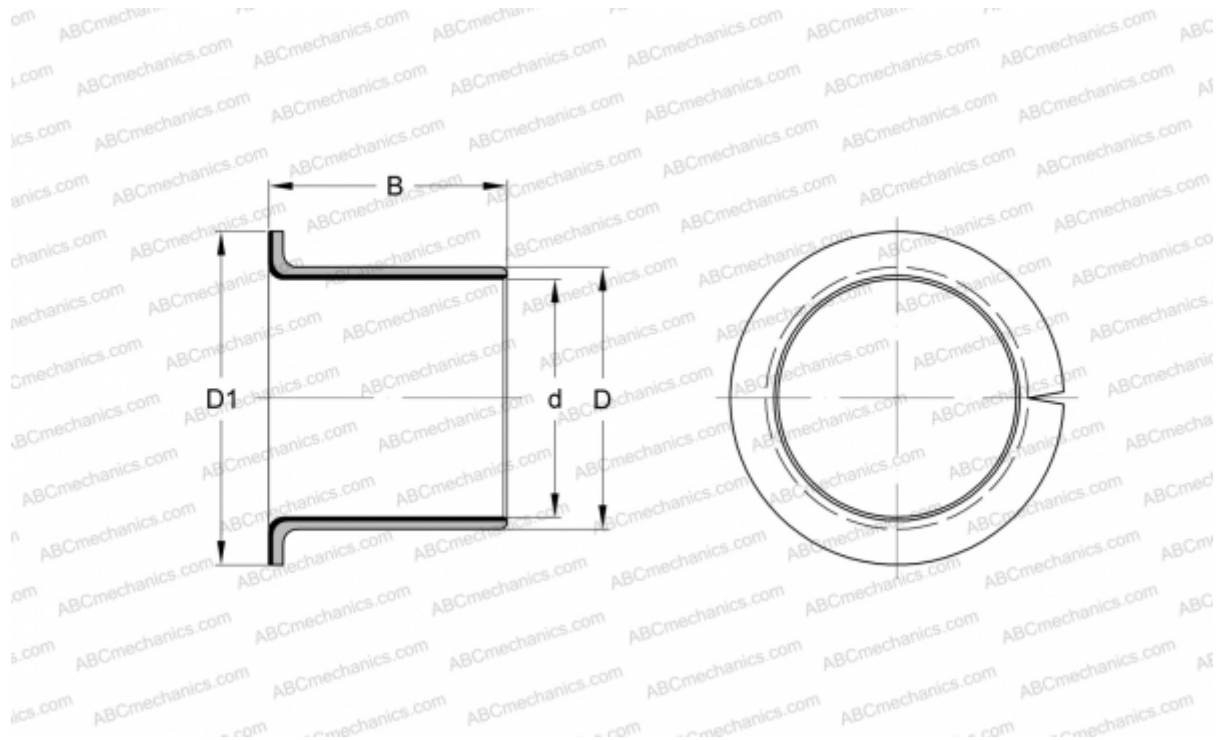

## EGF35260-E40-B INA

Plain bushes

TYPE: Plain bearings, Bushings, thrust washers and strips, Bushings, Flanged, Maintenance-free, with bronze backing (INA)

### Technical specification

#### DIMENSIONS, MM

d	35,000
D	39,000
D1	47,000
B	26,000

**WEIGHT, KG** 0,056

**MANUFACTURER** [INA](#)