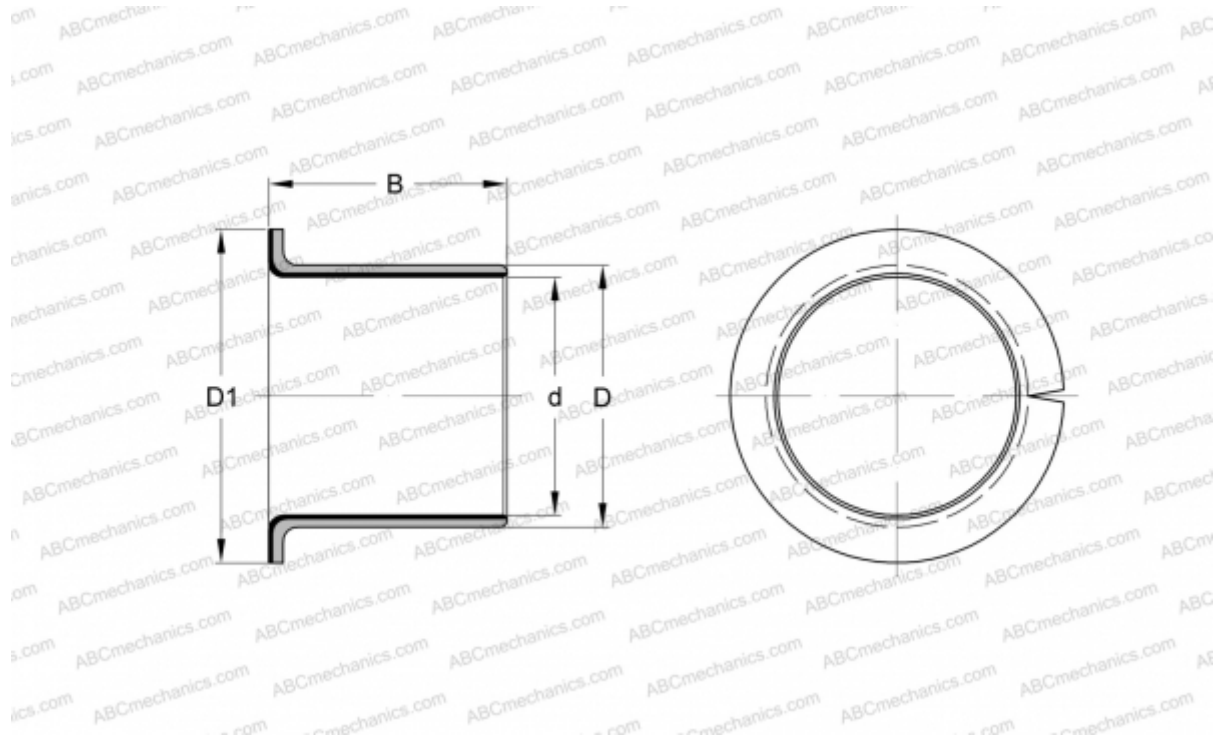

PCMF 060804 E SKF

Plain bushes

TYPE: Plain bearings, Bushings, thrust washers and strips, Bushings, Flanged, Maintenance-free, PTFE composite (SKF)

Technical specification

DIMENSIONS, MM

d	6,000
D	8,000
D1	12,000
B	4,000

WEIGHT, KG 0,001

MANUFACTURER [SKF](#)

REPLACES

PCMF060804B