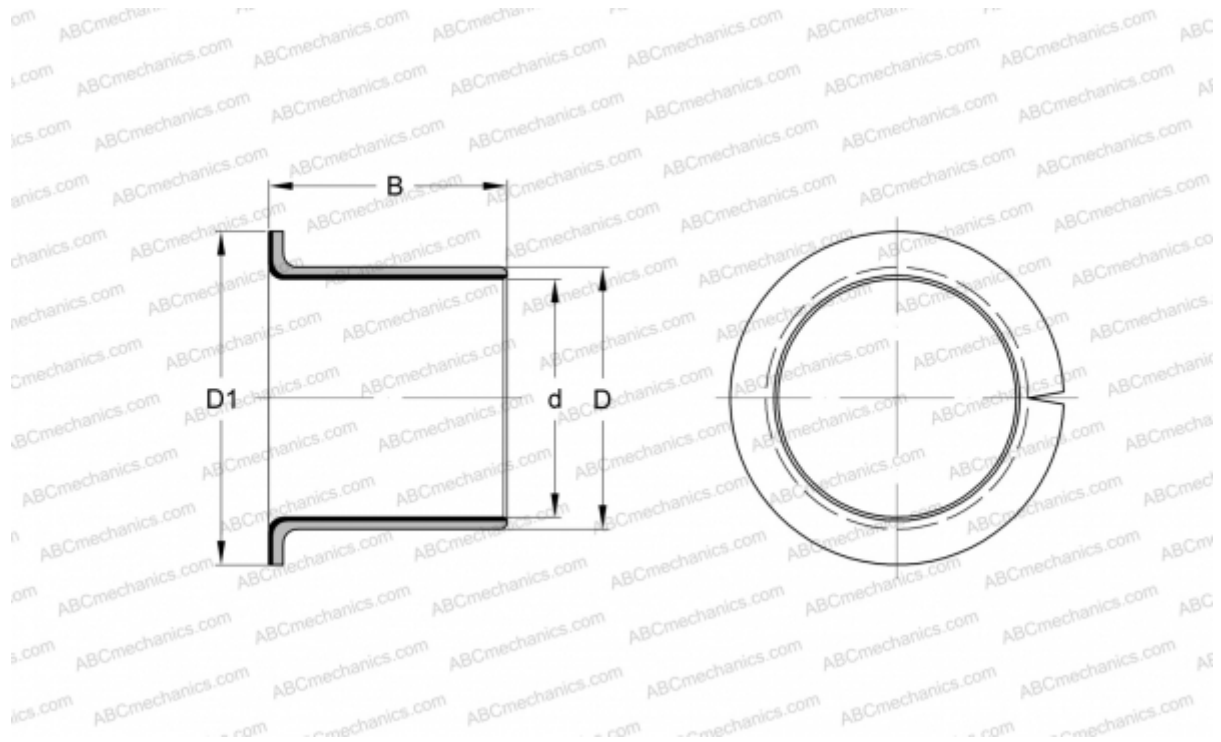

## PCMF 060808 E SKF

Plain bushes

TYPE: Plain bearings, Bushings, thrust washers and strips, Bushings, Flanged, Maintenance-free, PTFE composite (SKF)

### Technical specification

#### DIMENSIONS, MM

d	6,000
D	8,000
D1	12,000
B	8,000

**WEIGHT, KG** 0,002

**MANUFACTURER** [SKF](#)