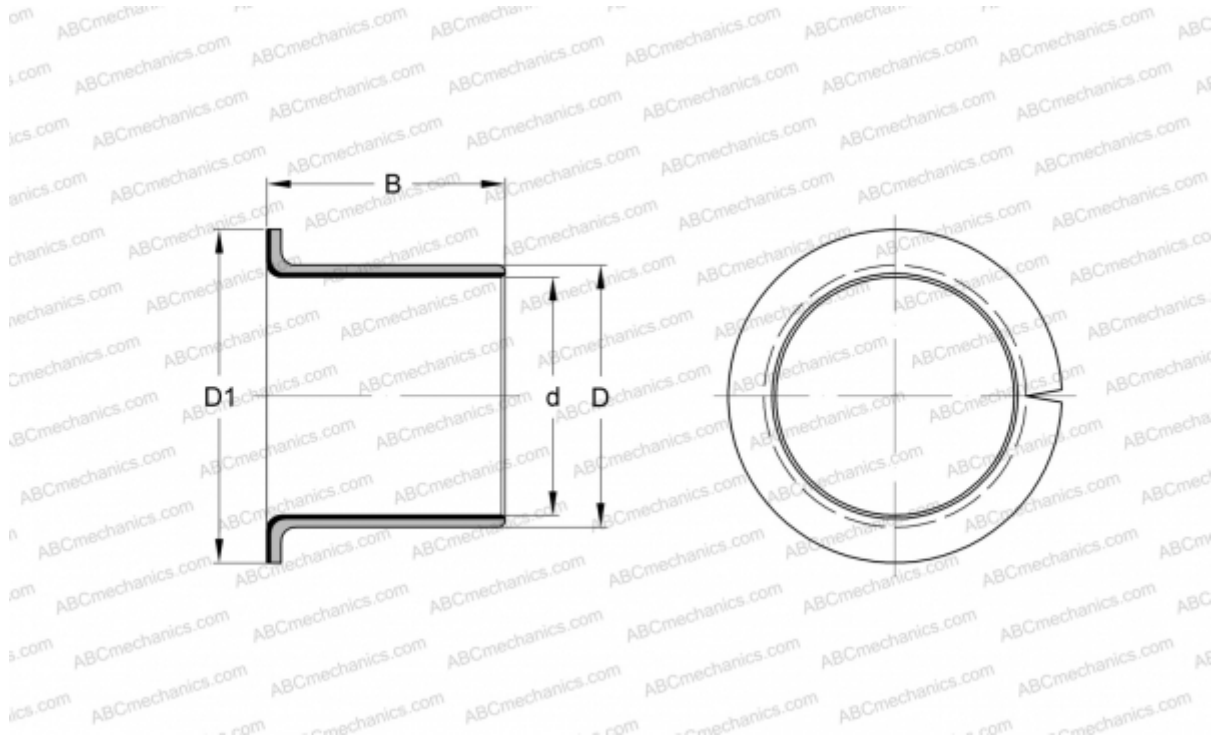

PCMF 081005.5 E SKF

Plain bushes

TYPE: Plain bearings, Bushings, thrust washers and strips, Bushings, Flanged, Maintenance-free, PTFE composite (SKF)

Technical specification

DIMENSIONS, MM

d	8,000
D	10,000
D1	15,000
B	5,500

WEIGHT, KG 0,002

MANUFACTURER [SKF](#)

REPLACES

PCMF081005.5B