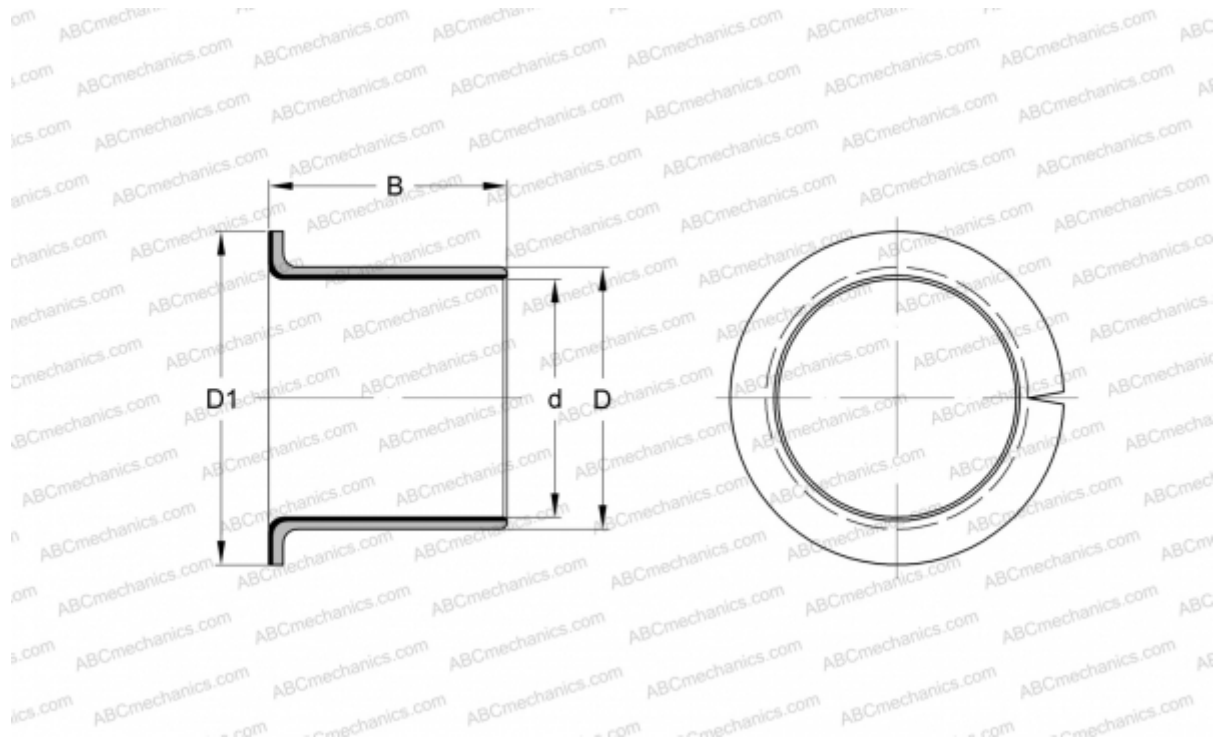

PCMF 101209 E SKF

Plain bushes

TYPE: Plain bearings, Bushings, thrust washers and strips, Bushings, Flanged, Maintenance-free, PTFE composite (SKF)

Technical specification

DIMENSIONS, MM

d	10,000
D	12,000
D1	18,000
B	9,000

WEIGHT, KG 0,004

MANUFACTURER [SKF](#)

REPLACES

PCMF101209B