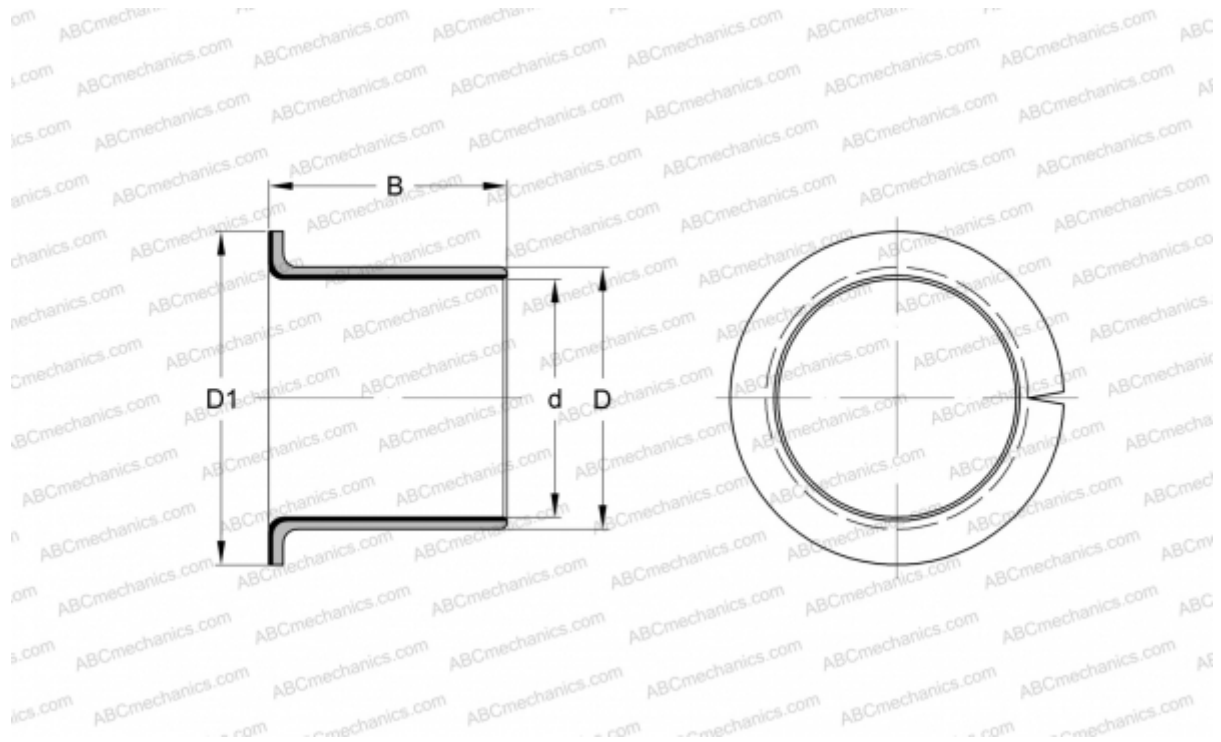

PCMF 101217 E SKF

Plain bushes

TYPE: Plain bearings, Bushings, thrust washers and strips, Bushings, Flanged, Maintenance-free, PTFE composite (SKF)

Technical specification

DIMENSIONS, MM

d	10,000
D	12,000
D1	18,000
B	17,000

WEIGHT, KG 0,006

MANUFACTURER [SKF](#)

REPLACES

PCMF101217B