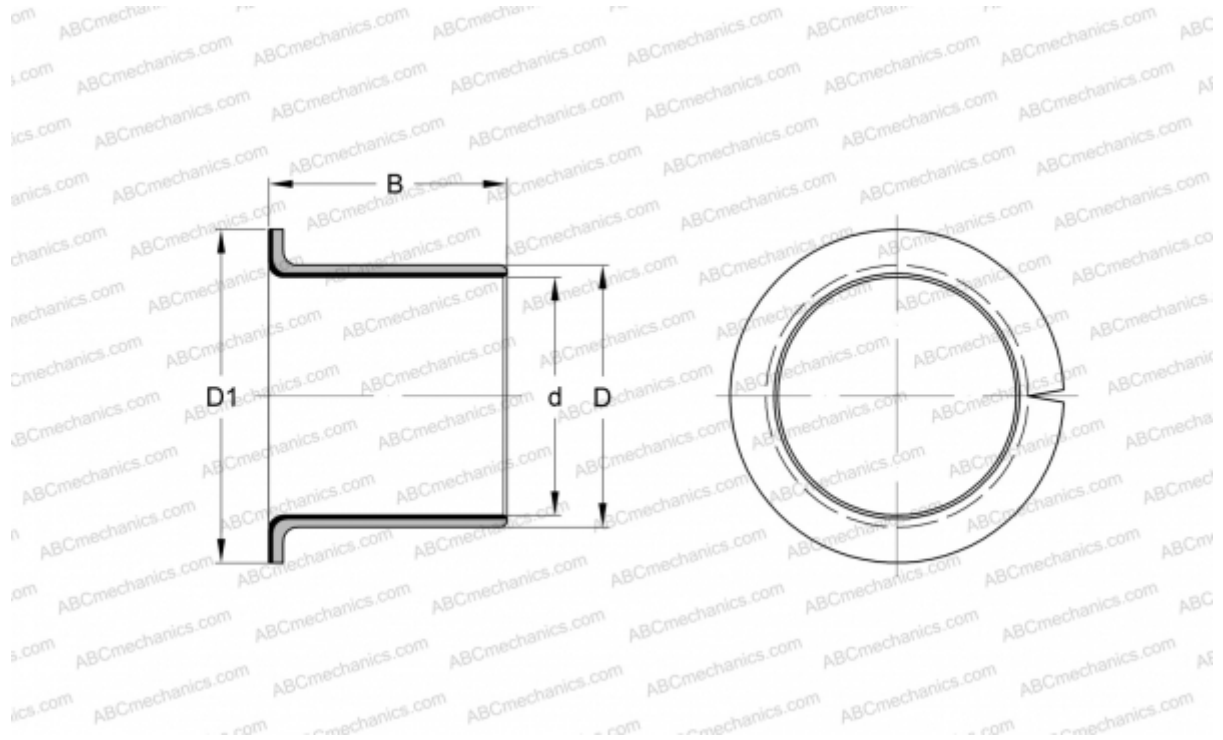

PCMF 121407 E SKF

Plain bushes

TYPE: Plain bearings, Bushings, thrust washers and strips, Bushings, Flanged, Maintenance-free, PTFE composite (SKF)

Technical specification

DIMENSIONS, MM

d	12,000
D	14,000
D1	20,000
B	7,000

WEIGHT, KG 0,004

MANUFACTURER [SKF](#)

REPLACES

PCMF121407B