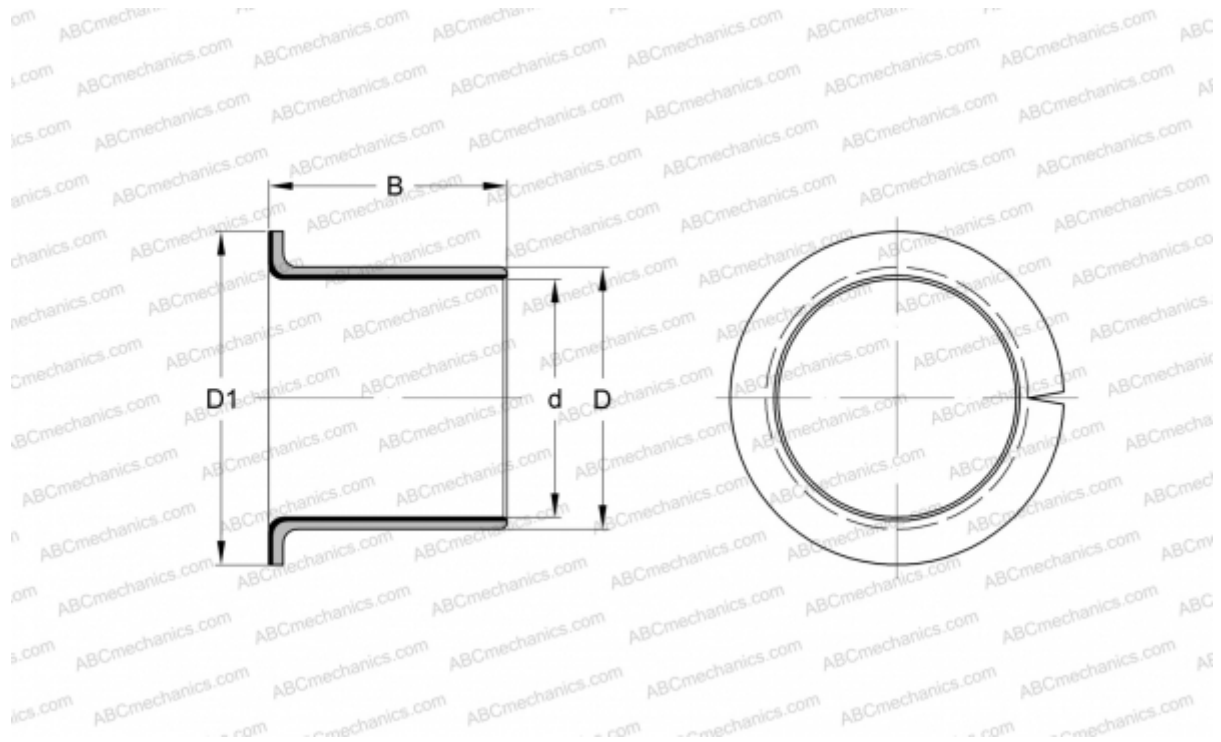

PCMF 121409 E SKF

Plain bushes

TYPE: Plain bearings, Bushings, thrust washers and strips, Bushings, Flanged, Maintenance-free, PTFE composite (SKF)

Technical specification

DIMENSIONS, MM

d	12,000
D	14,000
D1	20,000
B	9,000

WEIGHT, KG 0,004

MANUFACTURER [SKF](#)

REPLACES

PCMF121409B