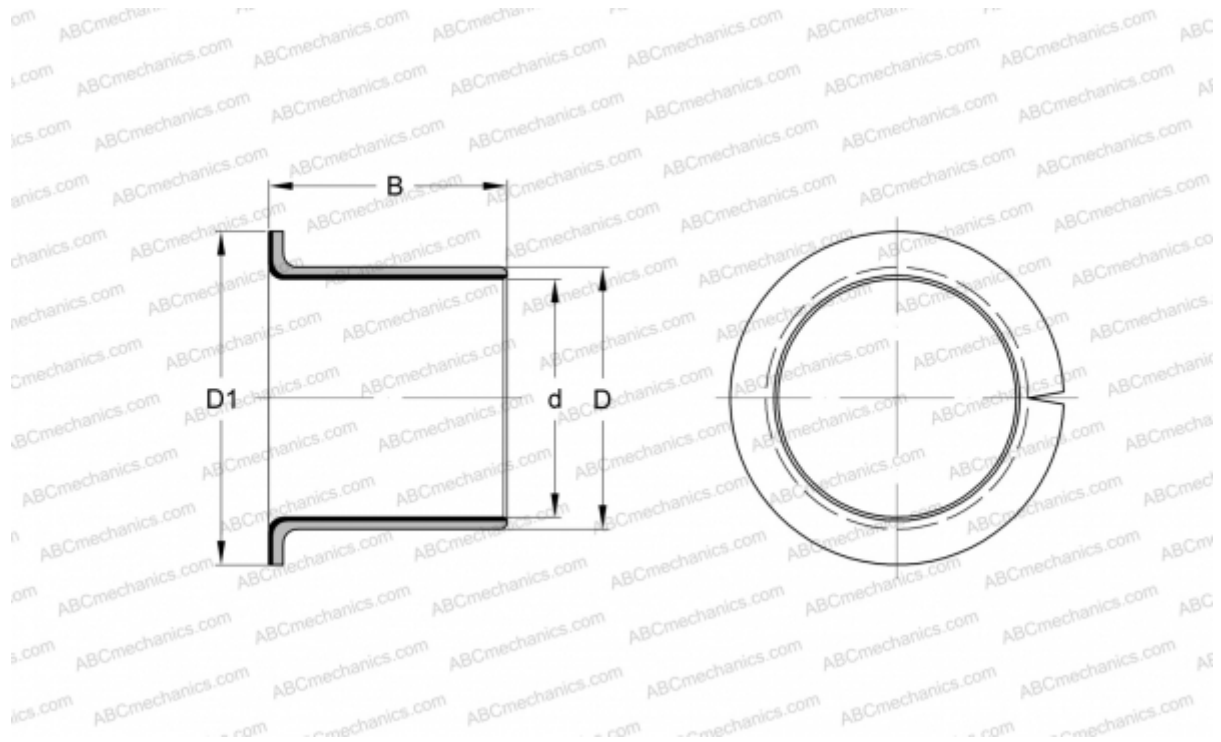

## PCMF 121412 E SKF

Plain bushes

TYPE: Plain bearings, Bushings, thrust washers and strips, Bushings, Flanged, Maintenance-free, PTFE composite (SKF)

### Technical specification

#### DIMENSIONS, MM

d	12,000
D	14,000
D1	20,000
B	12,000

**WEIGHT, KG** 0,005

**MANUFACTURER** [SKF](#)