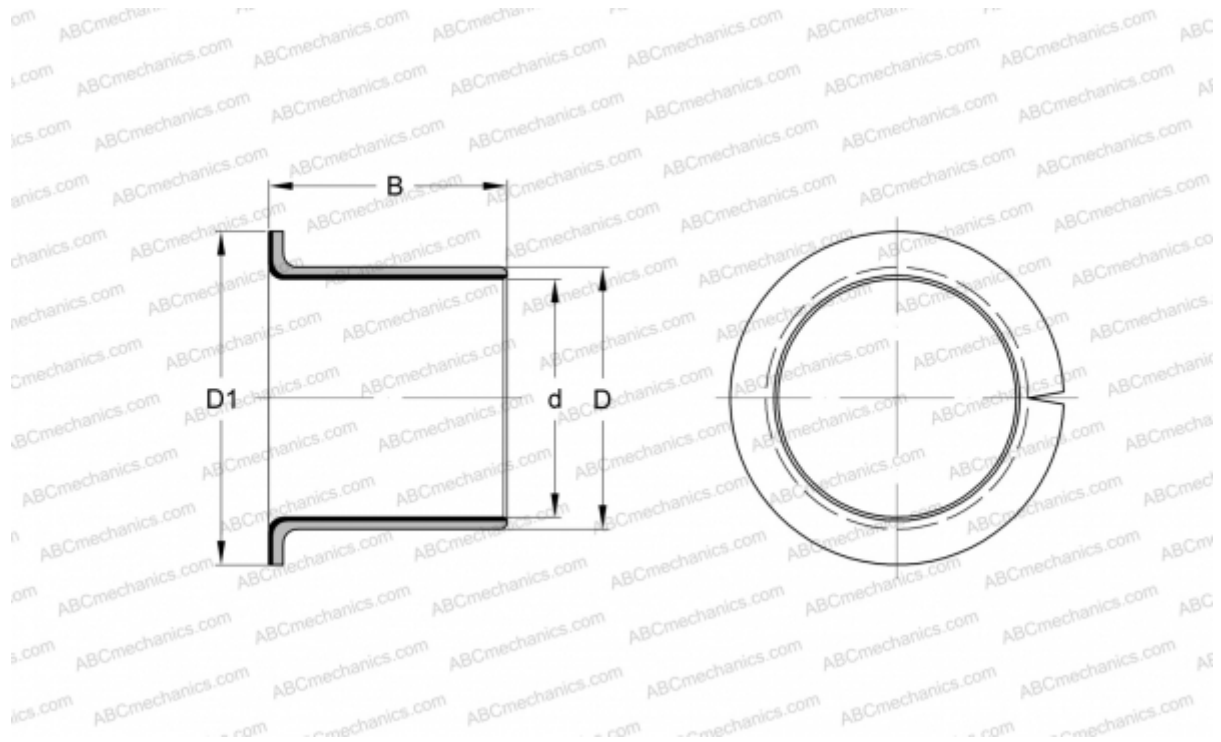

PCMF 121417 E SKF

Plain bushes

TYPE: Plain bearings, Bushings, thrust washers and strips, Bushings, Flanged, Maintenance-free, PTFE composite (SKF)

Technical specification

DIMENSIONS, MM

d	12,000
D	14,000
D1	20,000
B	17,000

WEIGHT, KG 0,007

MANUFACTURER [SKF](#)

REPLACES

PCMF121417B