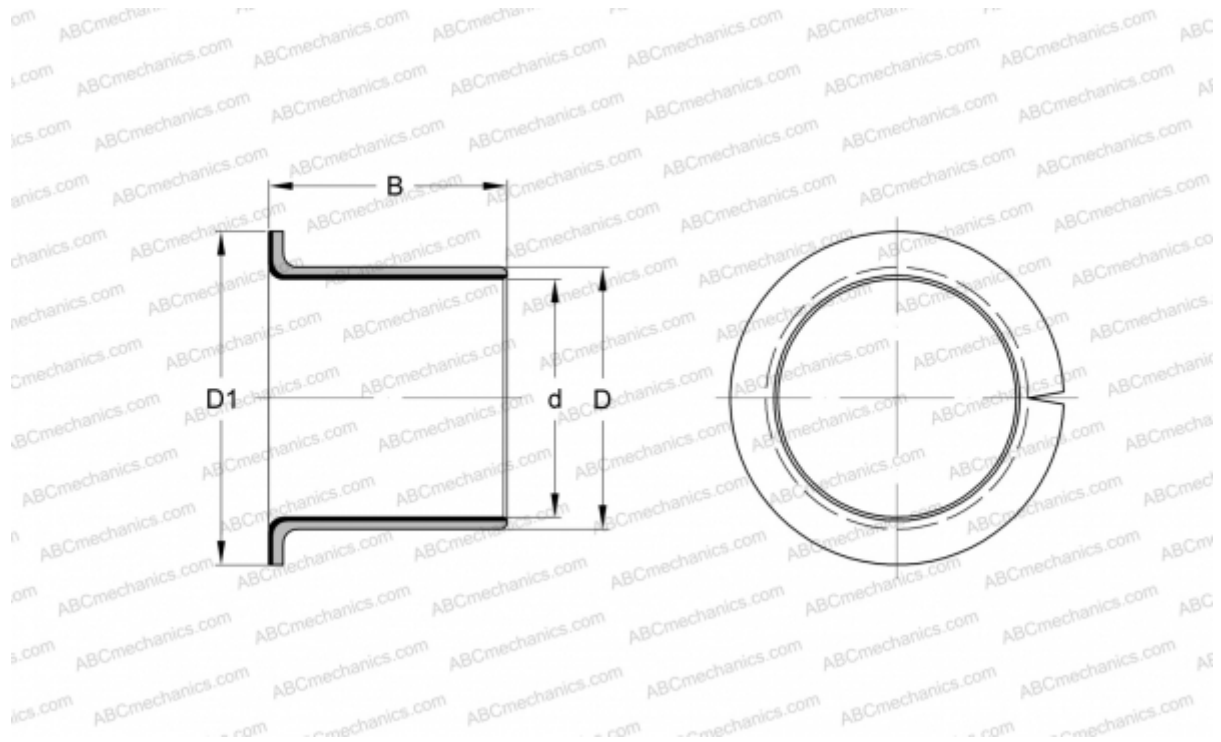

## PCMF 141612 E SKF

Plain bushes

TYPE: Plain bearings, Bushings, thrust washers and strips, Bushings, Flanged, Maintenance-free, PTFE composite (SKF)

### Technical specification

#### DIMENSIONS, MM

d	14,000
D	16,000
D1	22,000
B	12,000

**WEIGHT, KG** 0,006

**MANUFACTURER** [SKF](#)