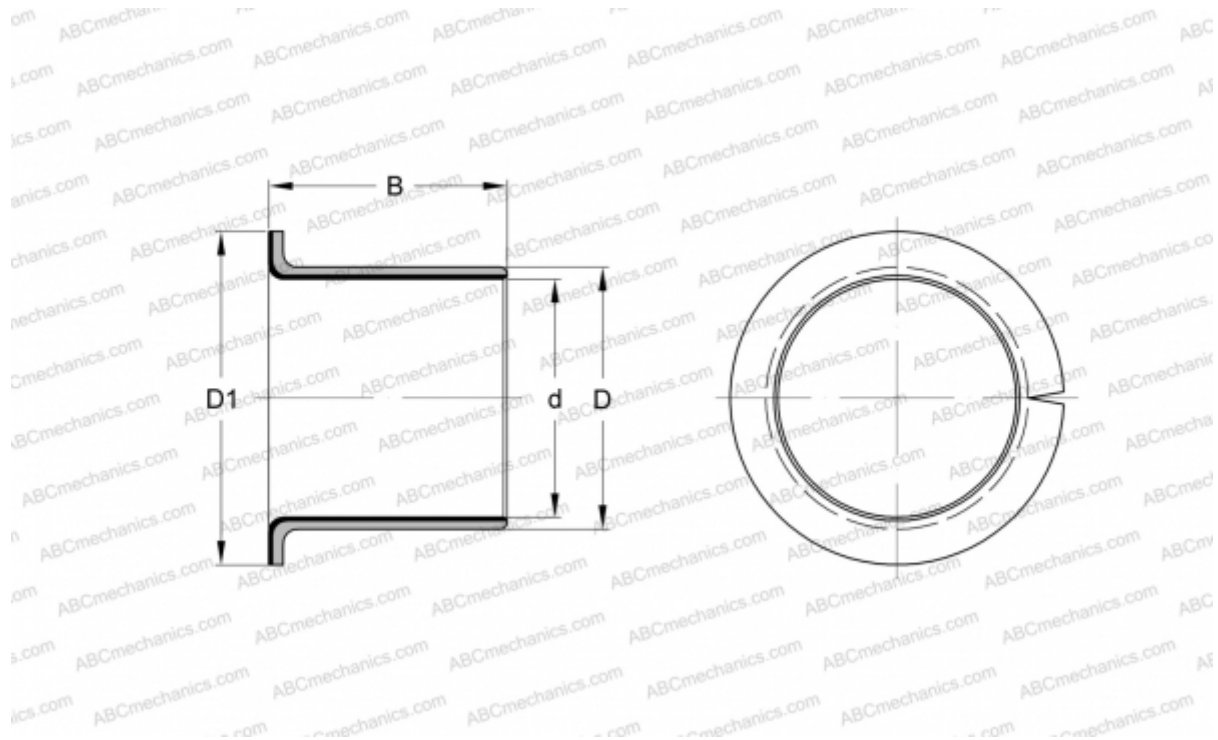

PCMF 141617 E SKF

Plain bushes

TYPE: Plain bearings, Bushings, thrust washers and strips, Bushings, Flanged, Maintenance-free, PTFE composite (SKF)

Technical specification

DIMENSIONS, MM

d	14,000
D	16,000
D1	22,000
B	17,000

WEIGHT, KG 0,008

MANUFACTURER [SKF](#)

REPLACES

PCMF141617B