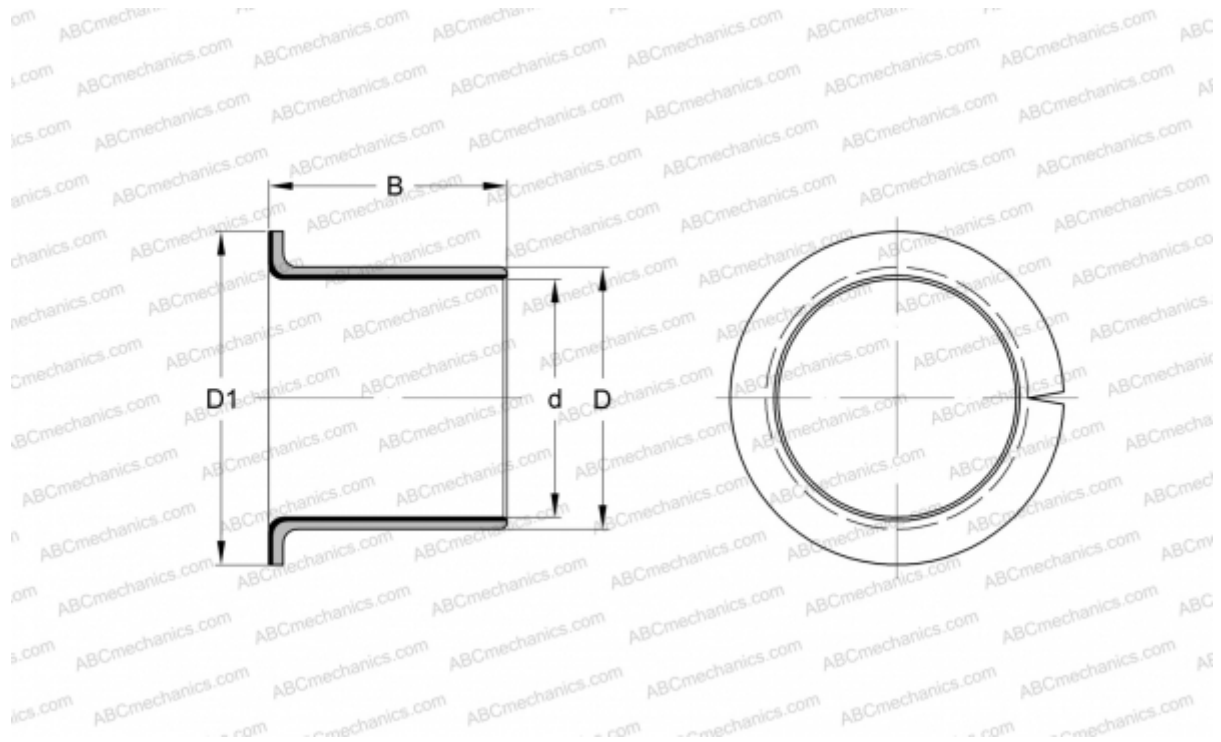

PCMF 151717 E SKF

Plain bushes

TYPE: Plain bearings, Bushings, thrust washers and strips, Bushings, Flanged, Maintenance-free, PTFE composite (SKF)

Technical specification

DIMENSIONS, MM

d	15,000
D	17,000
D1	23,000
B	17,000

WEIGHT, KG 0,008

MANUFACTURER [SKF](#)

REPLACES

PCMF151717B