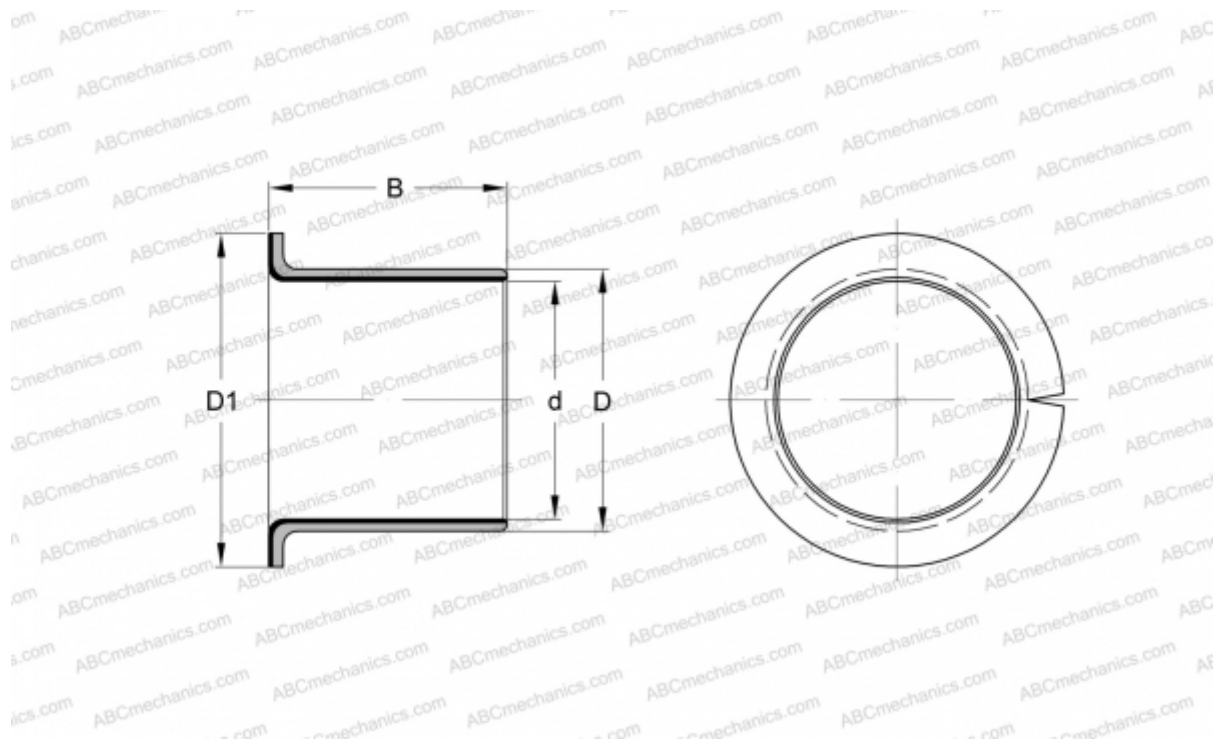

## PCMF 182022 E SKF

Plain bushes

TYPE: Plain bearings, Bushings, thrust washers and strips, Bushings, Flanged, Maintenance-free, PTFE composite (SKF)

### Technical specification

#### DIMENSIONS, MM

d	18,000
D	20,000
D1	26,000
B	22,000

**WEIGHT, KG** 0,012

**MANUFACTURER** [SKF](#)