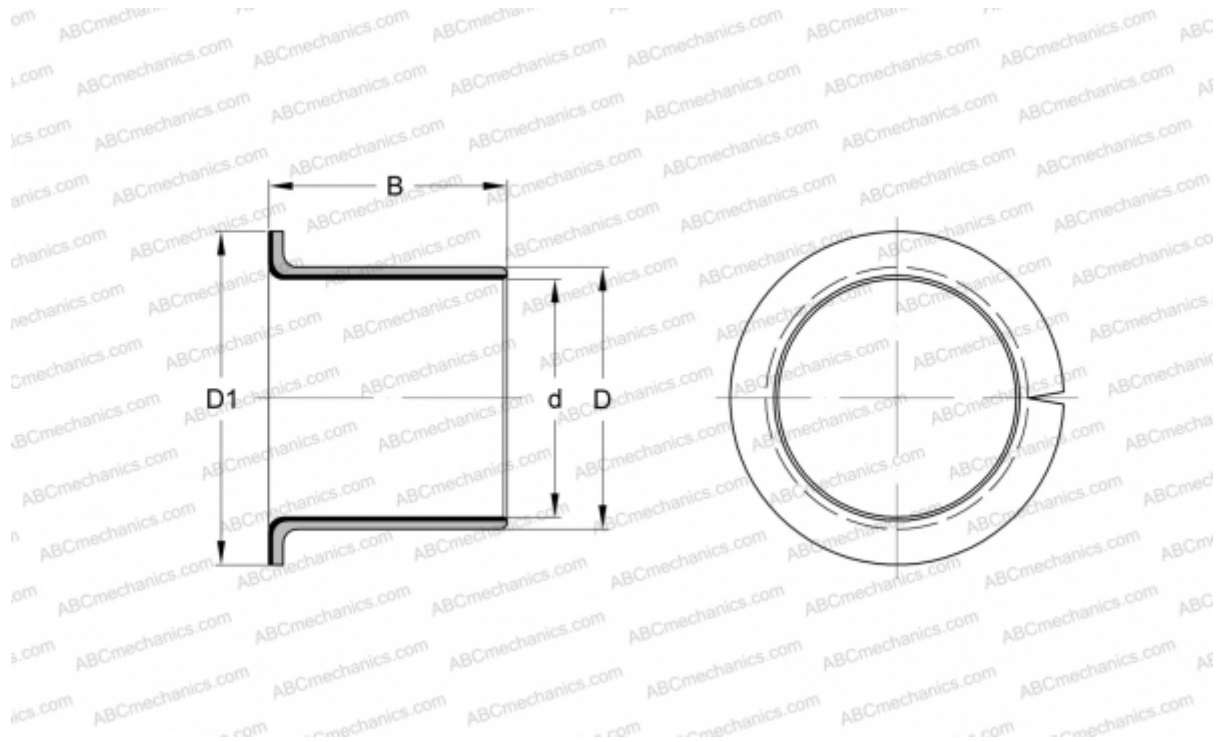

## PCMF 202316.5 E SKF

Plain bushes

TYPE: Plain bearings, Bushings, thrust washers and strips, Bushings, Flanged, Maintenance-free, PTFE composite (SKF)

### Technical specification

#### DIMENSIONS, MM

d	20,000
D	23,000
D1	30,000
B	16,500

**WEIGHT, KG** 0,017

**MANUFACTURER** [SKF](#)