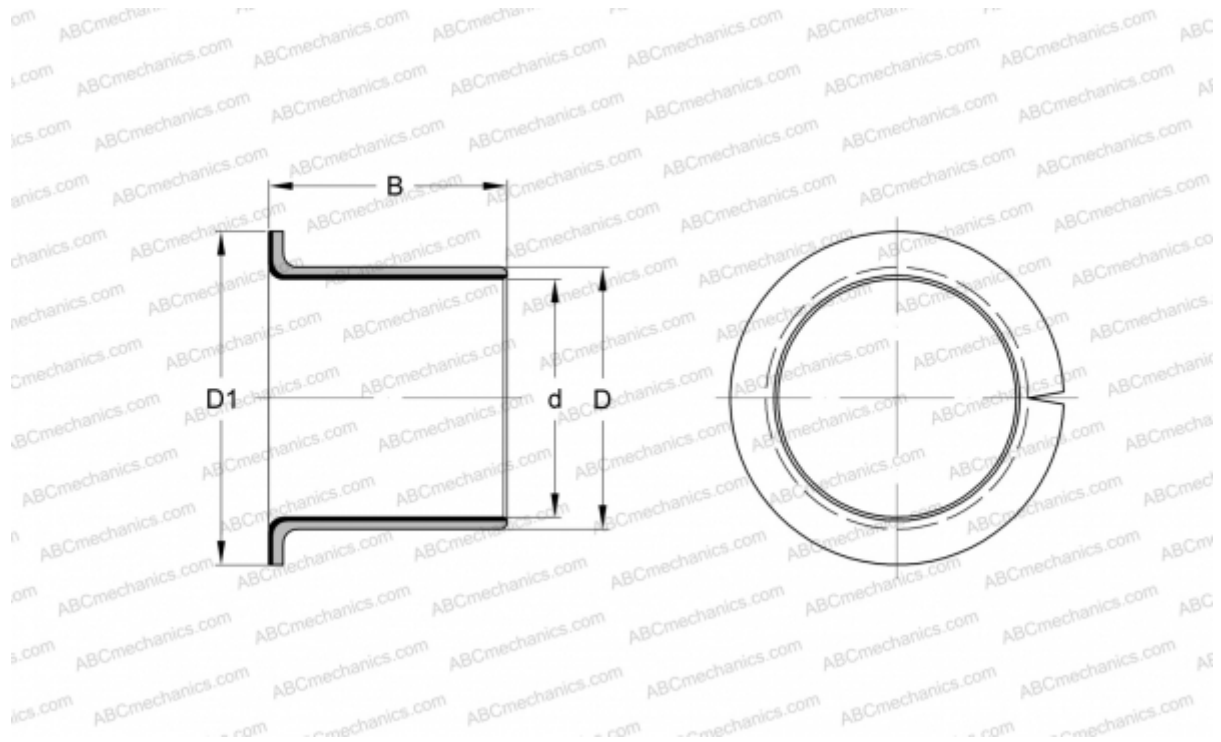

PCMF 252816.5 E SKF

Plain bushes

TYPE: Plain bearings, Bushings, thrust washers and strips, Bushings, Flanged, Maintenance-free, PTFE composite (SKF)

Technical specification

DIMENSIONS, MM

d	25,000
D	28,000
D1	35,000
B	16,500

WEIGHT, KG 0,021

MANUFACTURER [SKF](#)

REPLACES

PCMF252816.5B