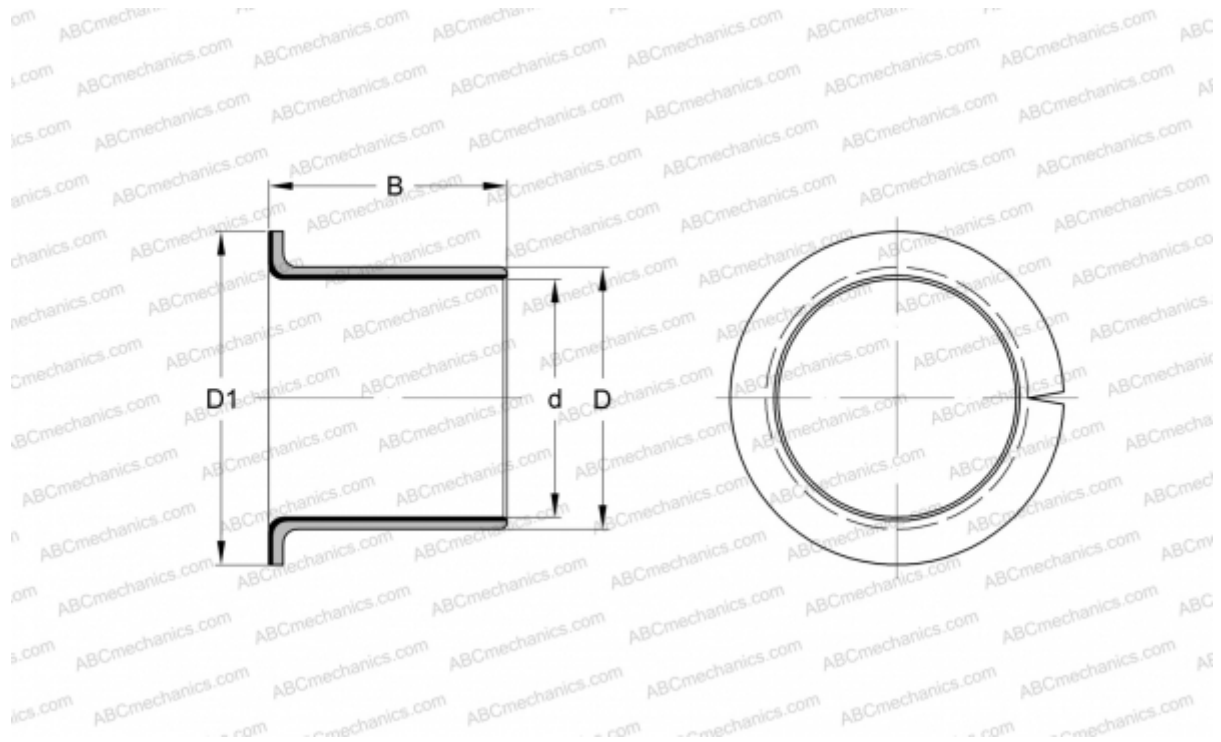

PCMF 252821.5 E SKF

Plain bushes

TYPE: Plain bearings, Bushings, thrust washers and strips, Bushings, Flanged, Maintenance-free, PTFE composite (SKF)

Technical specification

DIMENSIONS, MM

d	25,000
D	28,000
D1	35,000
B	21,500

WEIGHT, KG 0,025

MANUFACTURER [SKF](#)

REPLACES

PCMF252821.5B