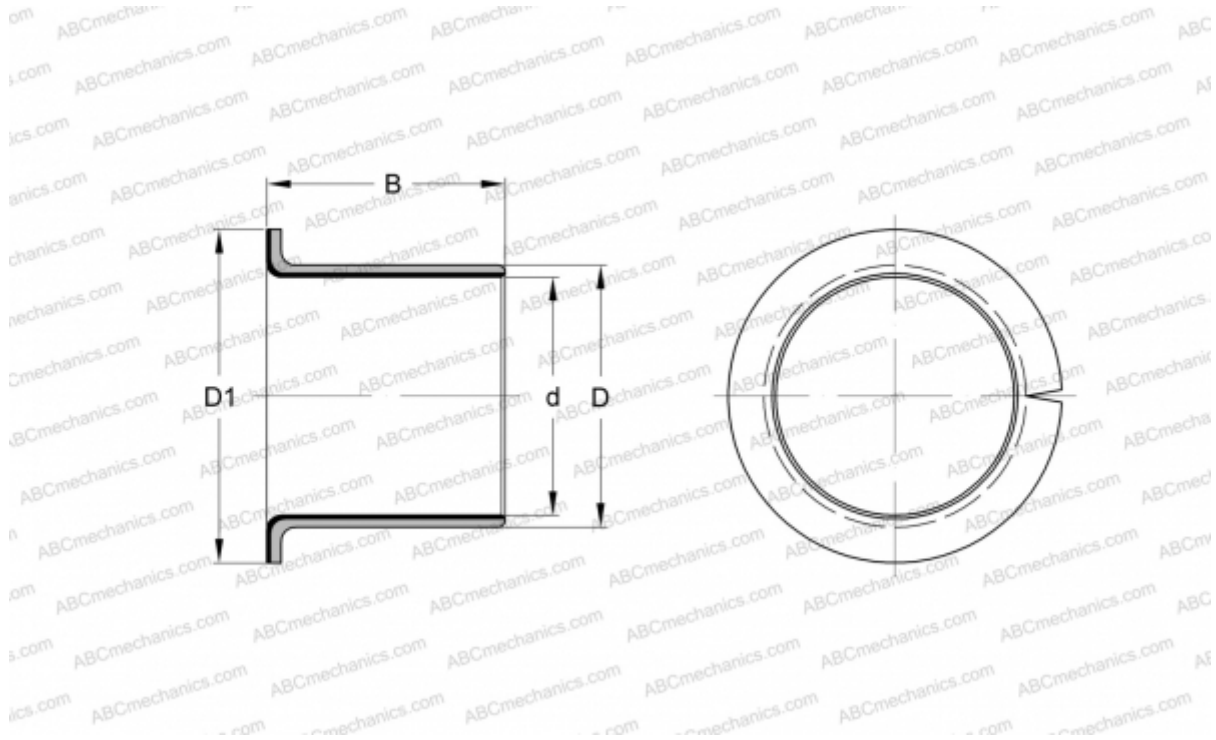

PCMF 303426 E SKF

Plain bushes

TYPE: Plain bearings, Bushings, thrust washers and strips, Bushings, Flanged, Maintenance-free, PTFE composite (SKF)

Technical specification

DIMENSIONS, MM

d	30,000
D	34,000
D1	42,000
B	26,000

WEIGHT, KG 0,050

MANUFACTURER [SKF](#)

REPLACES

PCMF303426B