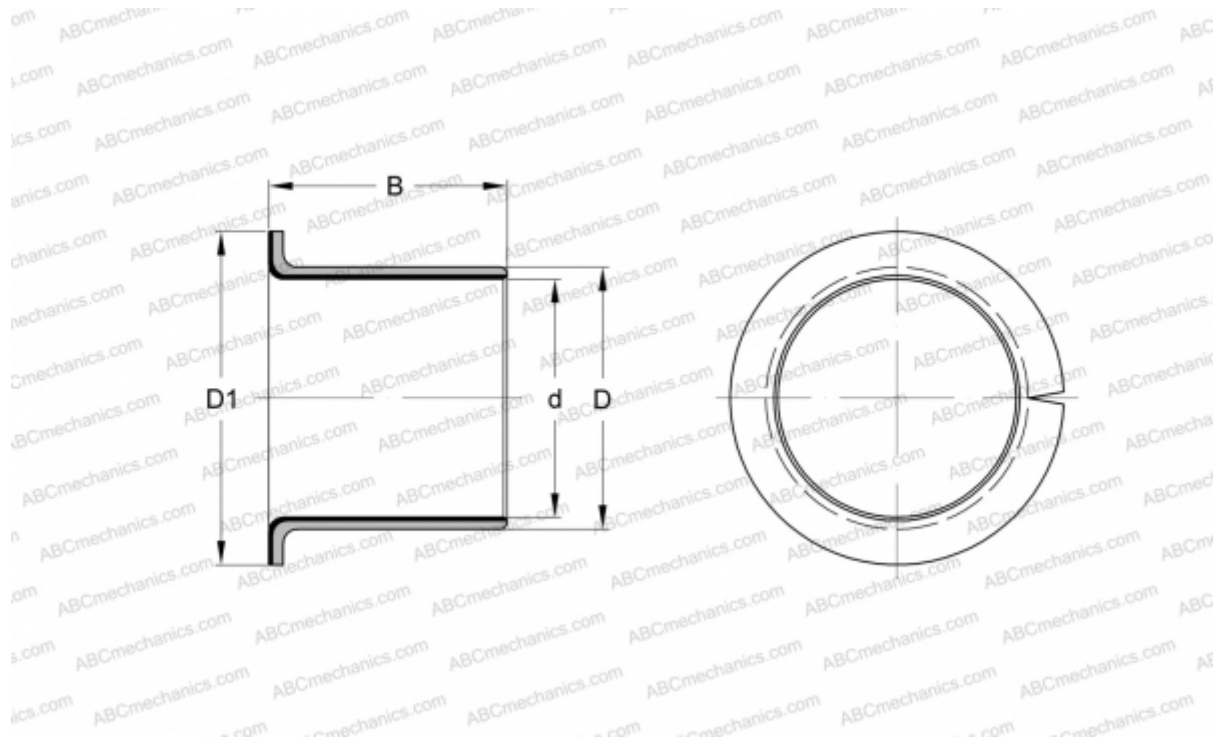

PCMF 353916 E SKF

Plain bushes

TYPE: Plain bearings, Bushings, thrust washers and strips, Bushings, Flanged, Maintenance-free, PTFE composite (SKF)

Technical specification

DIMENSIONS, MM

d	35,000
D	39,000
D1	47,000
B	16,000

WEIGHT, KG 0,043

MANUFACTURER [SKF](#)

REPLACES

PCMF353916B