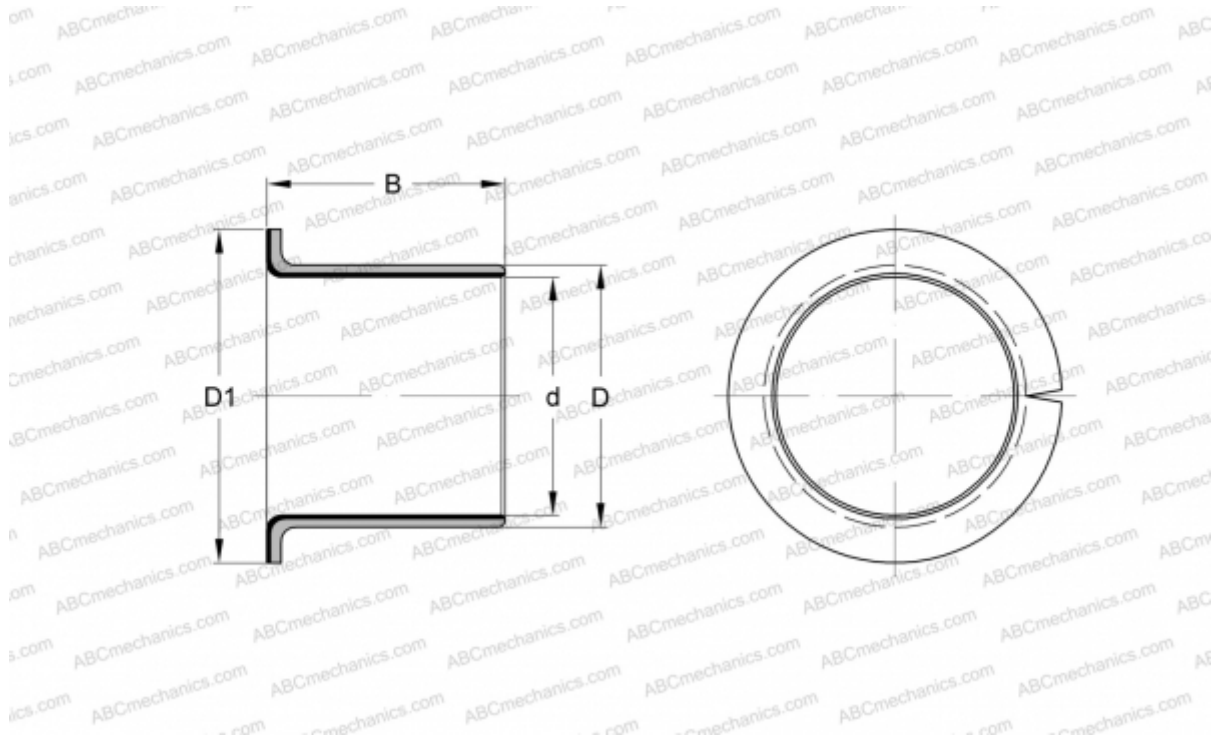

PCMF 353926 E SKF

Plain bushes

TYPE: Plain bearings, Bushings, thrust washers and strips, Bushings, Flanged, Maintenance-free, PTFE composite (SKF)

Technical specification

DIMENSIONS, MM

d	35,000
D	39,000
D1	47,000
B	26,000

WEIGHT, KG 0,061

MANUFACTURER [SKF](#)

REPLACES

PCMF353926B