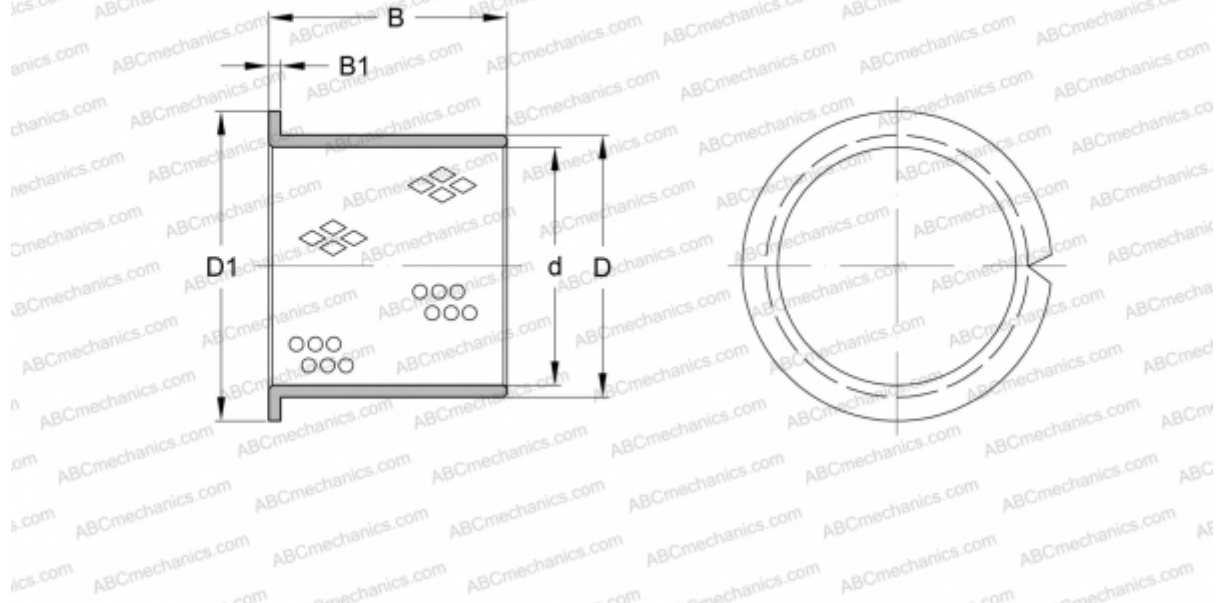

PRMF 202316 SKF

Plain bushes

TYPE: Plain bearings, Bushings, thrust washers and strips, Bushings, Flanged, Wrapped bronze (SKF)

Technical specification

DIMENSIONS, MM

d	20,000
D	23,000
D1	30,000
B	16,000
B1	1,500