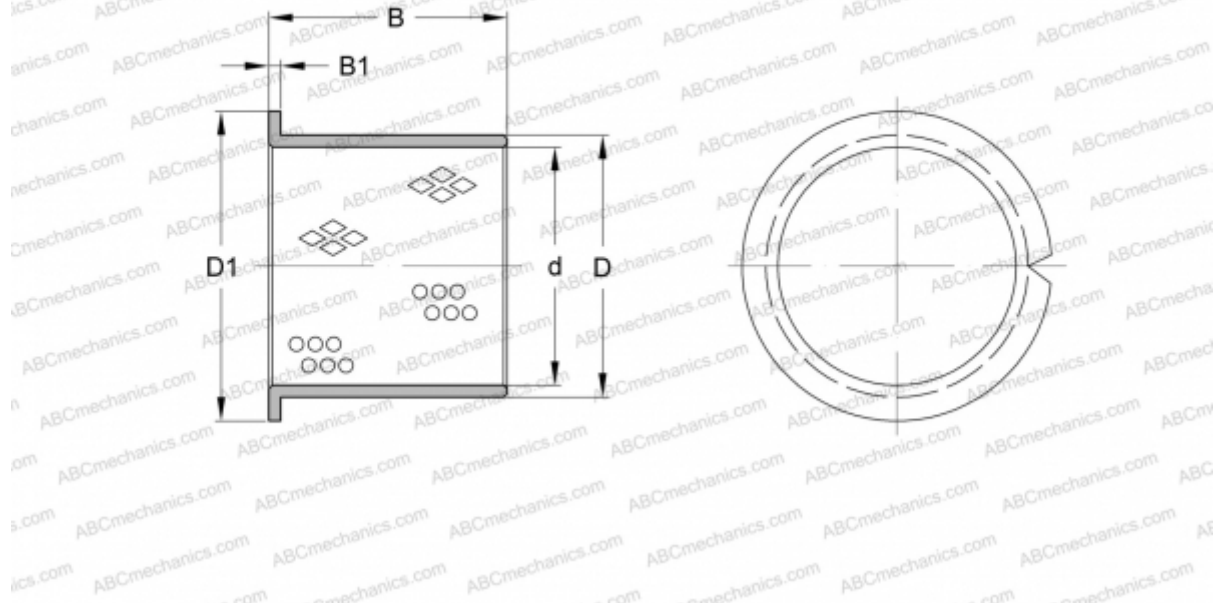

PRMF 202320 SKF

Plain bushes

TYPE: Plain bearings, Bushings, thrust washers and strips, Bushings, Flanged, Wrapped bronze (SKF)

Technical specification

DIMENSIONS, MM

d	20,000
D	23,000
D1	30,000
B	20,000
B1	1,500