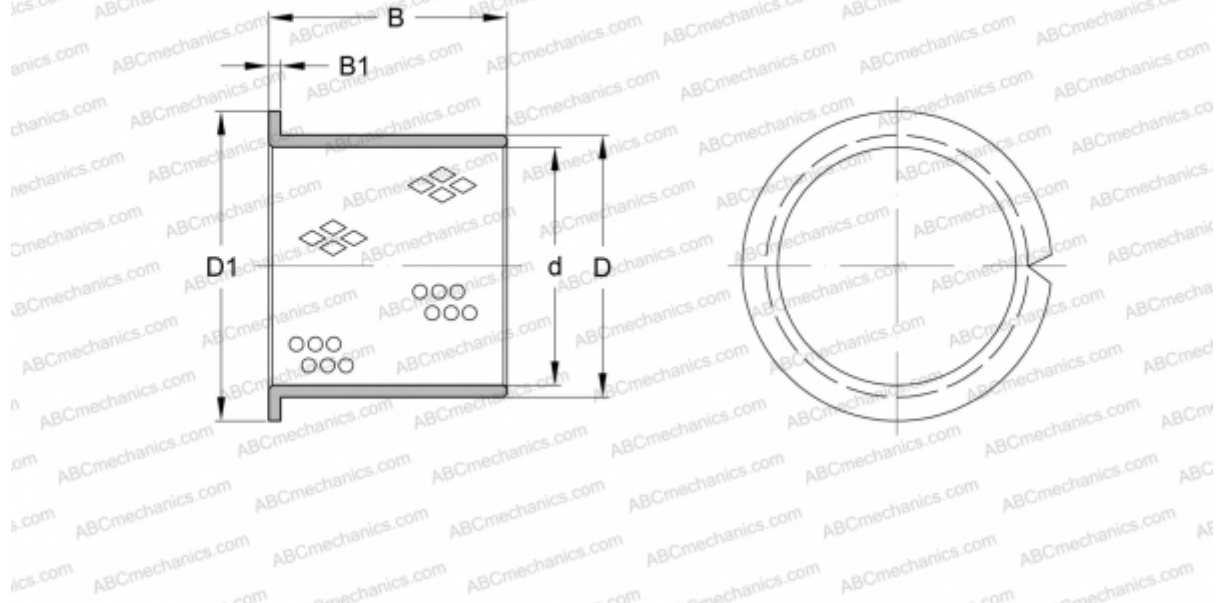

PRMF 252815 SKF

Plain bushes

TYPE: Plain bearings, Bushings, thrust washers and strips, Bushings, Flanged, Wrapped bronze (SKF)

Technical specification

DIMENSIONS, MM

d	25,000
D	28,000
D1	35,000
B	15,000
B1	1,500