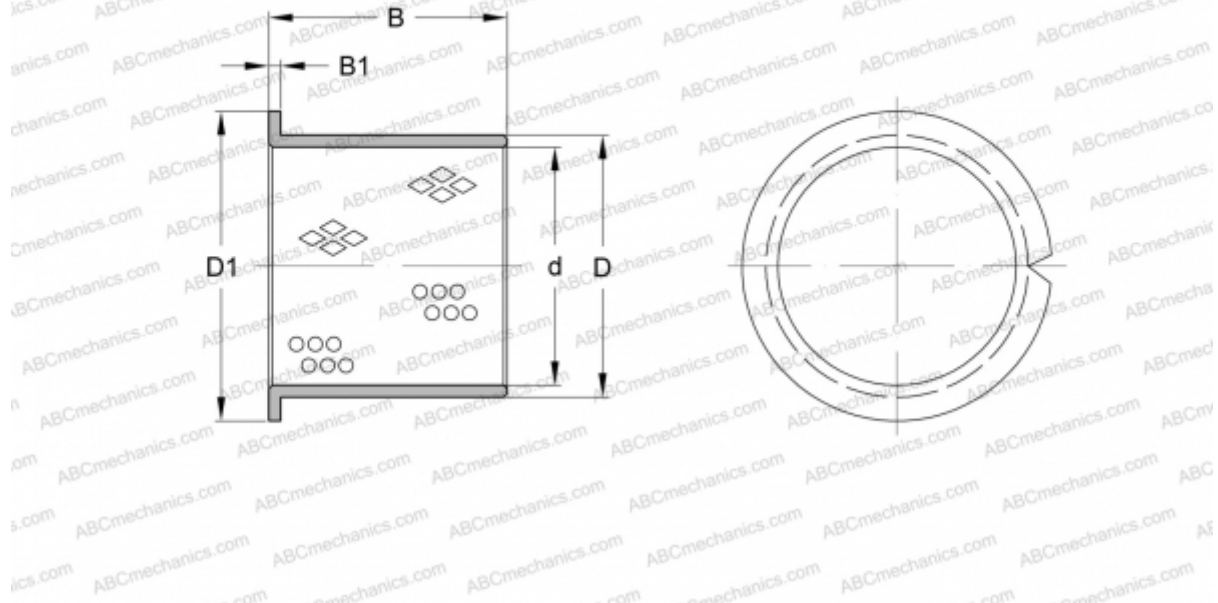

## PRMF 252825 SKF

Plain bushes

TYPE: Plain bearings, Bushings, thrust washers and strips, Bushings, Flanged, Wrapped bronze (SKF)

#### DIMENSIONS, MM

d	25,000
D	28,000
D1	35,000
B	25,000
B1	1,500