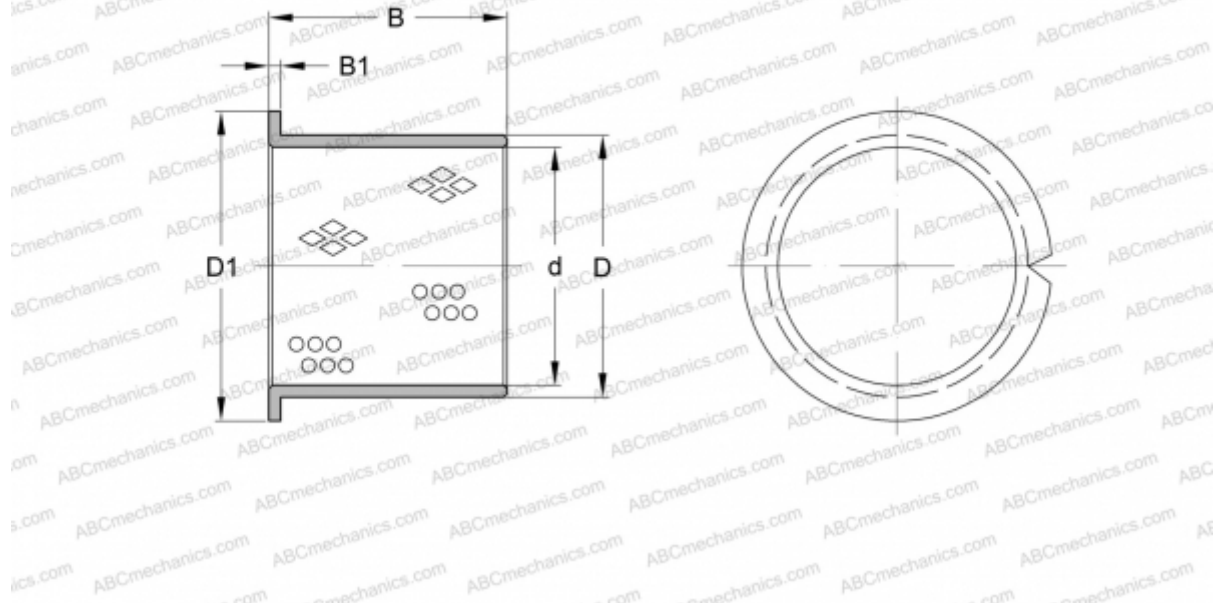

## PRMF 303420 SKF

Plain bushes

TYPE: Plain bearings, Bushings, thrust washers and strips, Bushings, Flanged, Wrapped bronze (SKF)

#### DIMENSIONS, MM

d	30,000
D	34,000
D1	45,000
B	20,000
B1	2,000