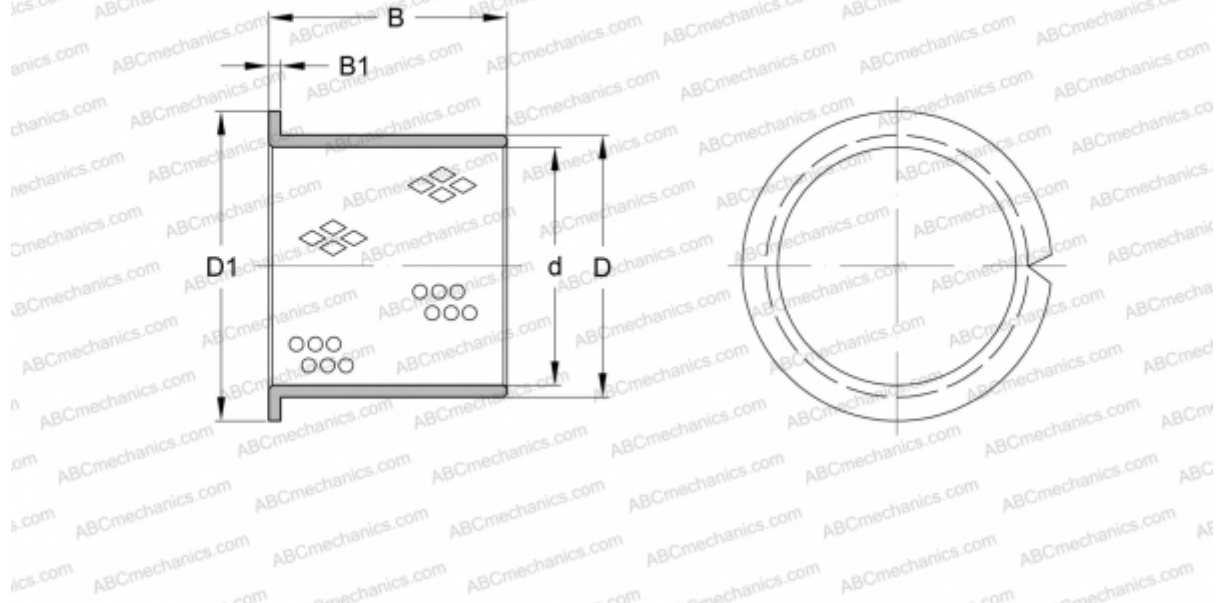

## PRMF 303430 SKF

Plain bushes

TYPE: Plain bearings, Bushings, thrust washers and strips, Bushings, Flanged, Wrapped bronze (SKF)

#### DIMENSIONS, MM

d	30,000
D	34,000
D1	45,000
B	30,000
B1	2,000