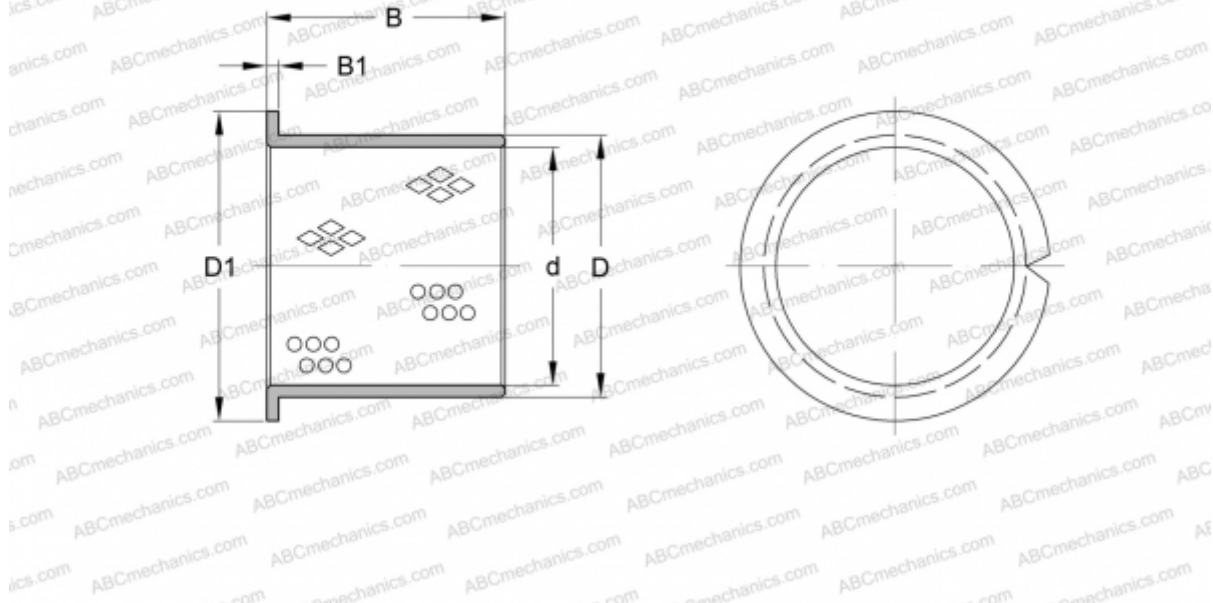

## PRMF 353920 SKF

Plain bushes

TYPE: Plain bearings, Bushings, thrust washers and strips, Bushings, Flanged, Wrapped bronze (SKF)

#### DIMENSIONS, MM

$d$	35,000
$D$	39,000
$D1$	50,000
$B$	20,000
$B1$	2,000