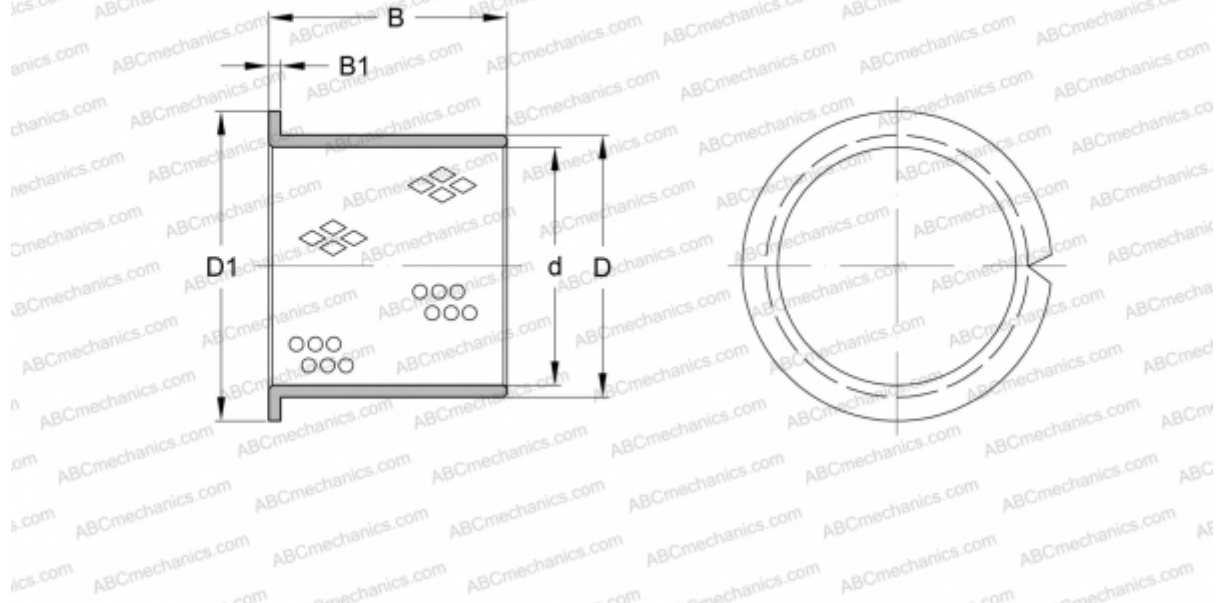

PRMF 404425 SKF

Plain bushes

TYPE: Plain bearings, Bushings, thrust washers and strips, Bushings, Flanged, Wrapped bronze (SKF)

Technical specification

DIMENSIONS, MM

d	40,000
D	44,000
D1	55,000
B	25,000
B1	2,000