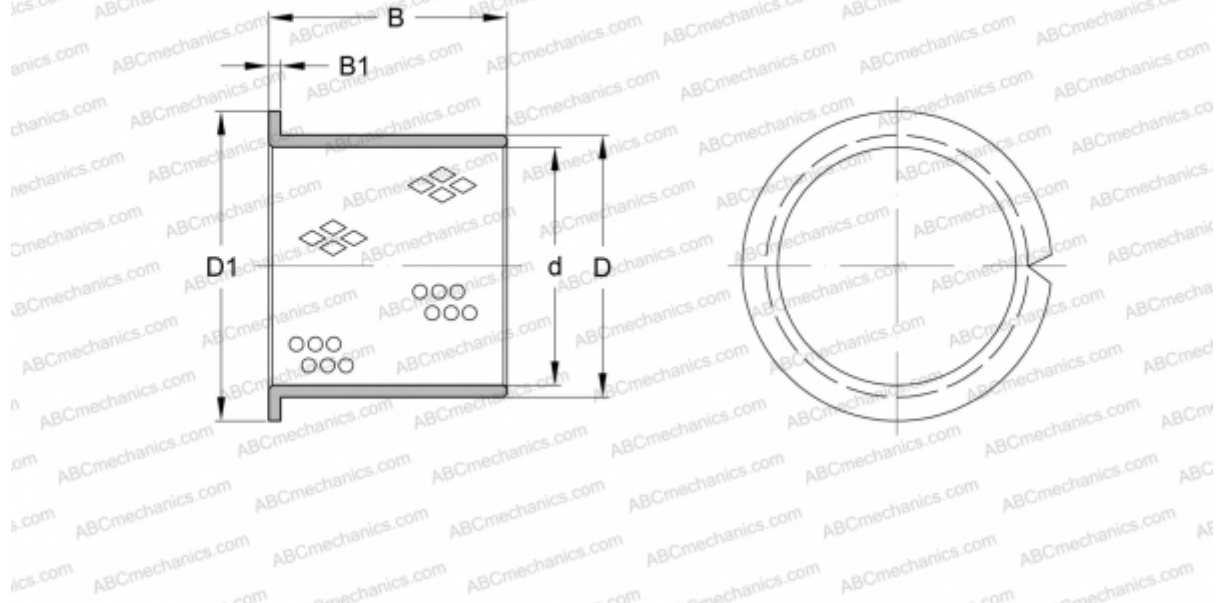

PRMF 808580 SKF

Plain bushes

TYPE: Plain bearings, Bushings, thrust washers and strips, Bushings, Flanged, Wrapped bronze (SKF)

Technical specification

DIMENSIONS, MM

d	80,000
D	85,000
D1	100,000
B	80,000
B1	2,500