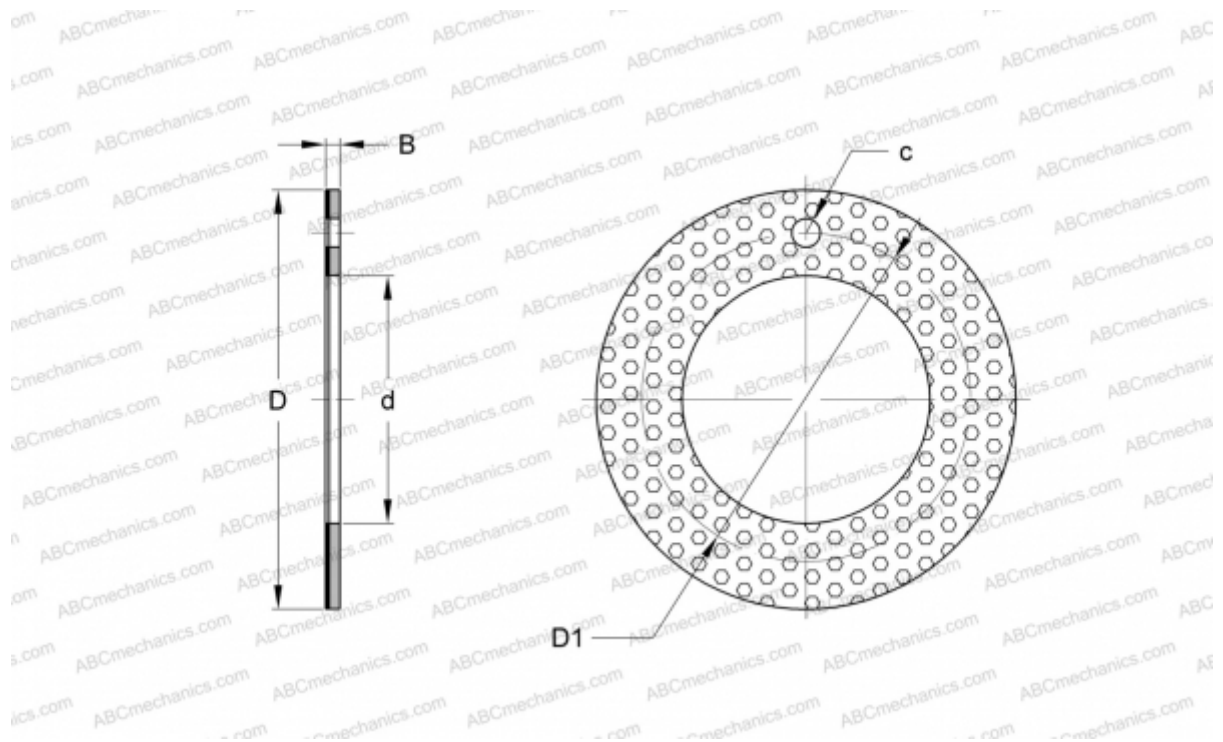

PCMW 142601.5 M SKF

Thrust washers

TYPE: Plain bearings, Bushings, thrust washers and strips, Thrust washers, Maintenance-free, POM composite (SKF)

Technical specification

DIMENSIONS, MM

d	14,000
D	26,000
D1	20,000
B	1,500
c	2,250

WEIGHT, KG 0,004

MANUFACTURER [SKF](#)