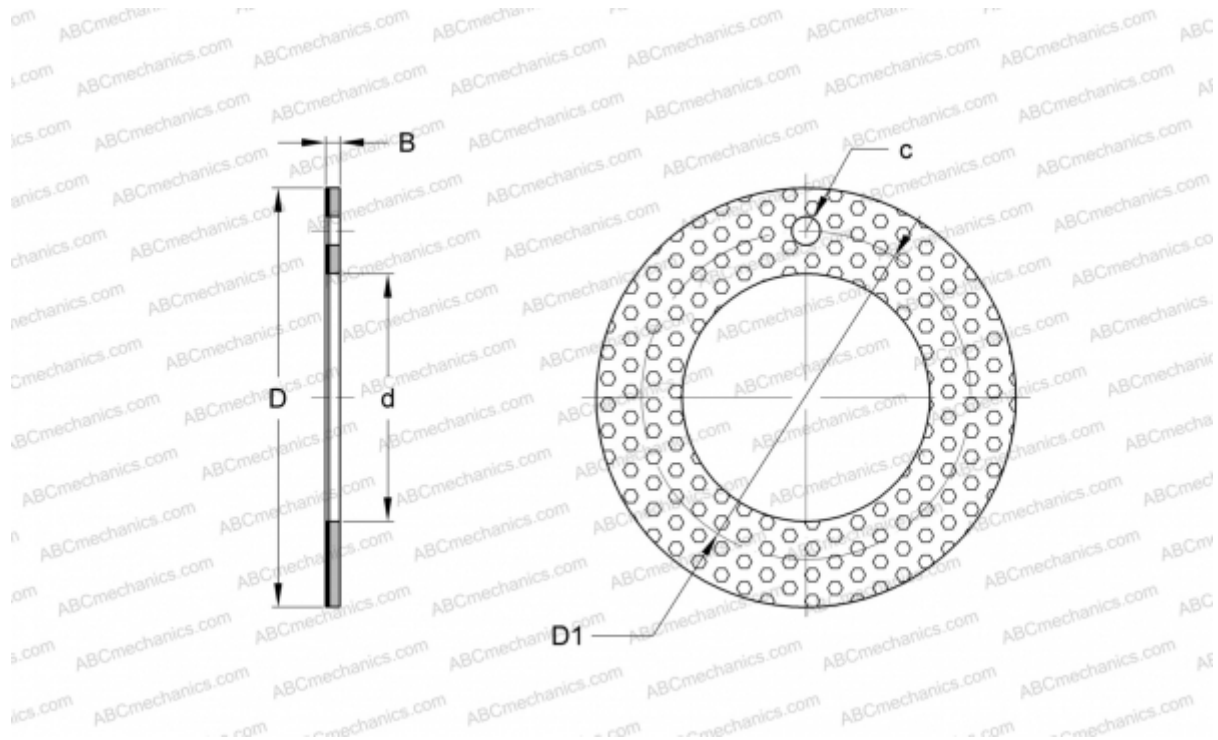

## PCMW 223801.5 M SKF

Thrust washers

TYPE: Plain bearings, Bushings, thrust washers and strips, Thrust washers, Maintenance-free, POM composite (SKF)

### Technical specification

#### DIMENSIONS, MM

d	22,000
D	38,000
D1	30,000
B	1,500
c	3,250

**WEIGHT, KG** 0,008

**MANUFACTURER** [SKF](#)