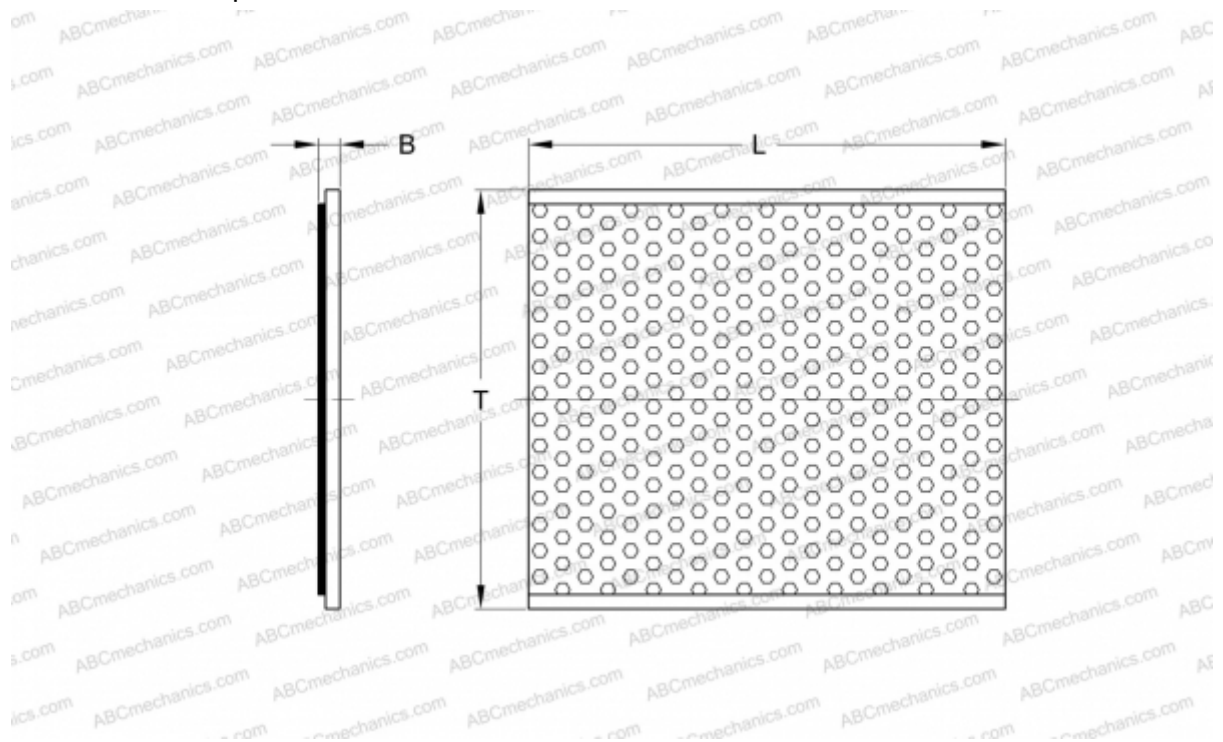

EGS15200-E50 INA

Strips

TYPE: Plain bearings, Bushings, thrust washers and strips, Strips, Low-maintenance, with steel backing and lubrication pockets (INA)

Technical specification

DIMENSIONS, MM

B	1,480
L	500,000
T	200,000

WEIGHT, KG 0,829

MANUFACTURER [INA](#)