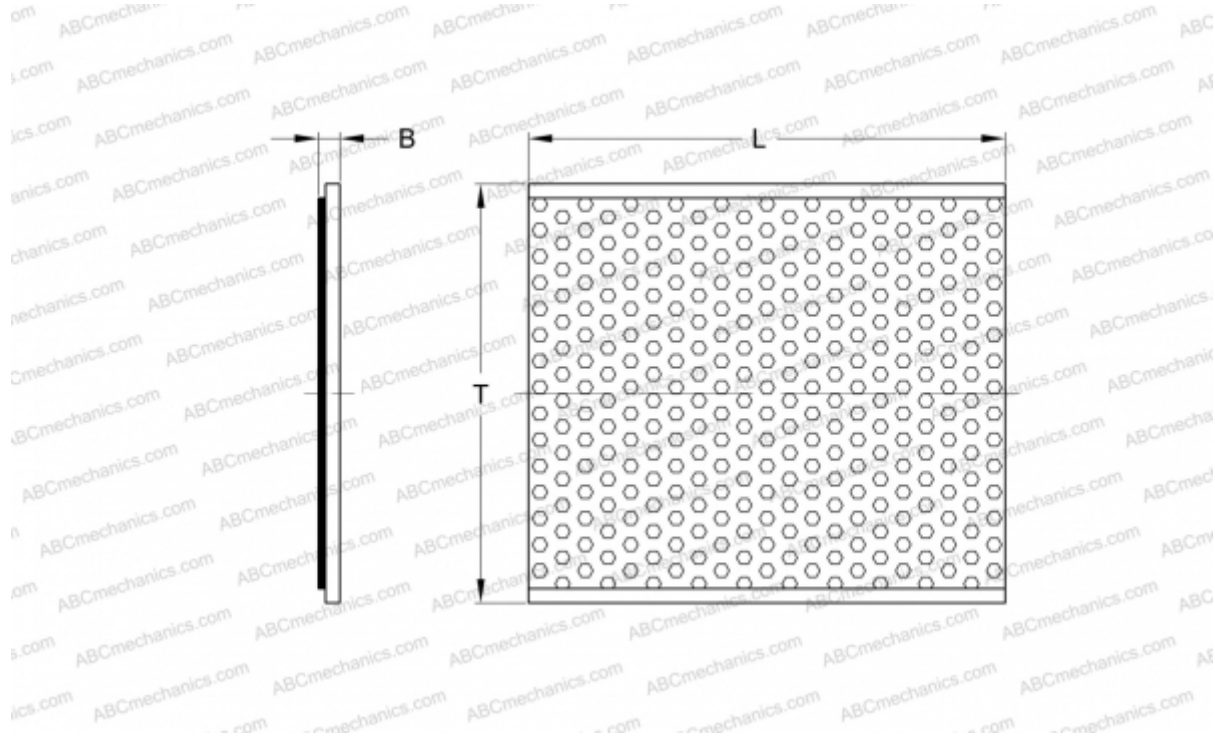

## EGS25200-E50 INA

Strips

TYPE: Plain bearings, Bushings, thrust washers and strips, Strips, Low-maintenance, with steel backing and lubrication pockets (INA)

#### DIMENSIONS, MM

B	2,460
L	500,000
T	200,000

**WEIGHT, KG** 1,598

**MANUFACTURER** [INA](#)