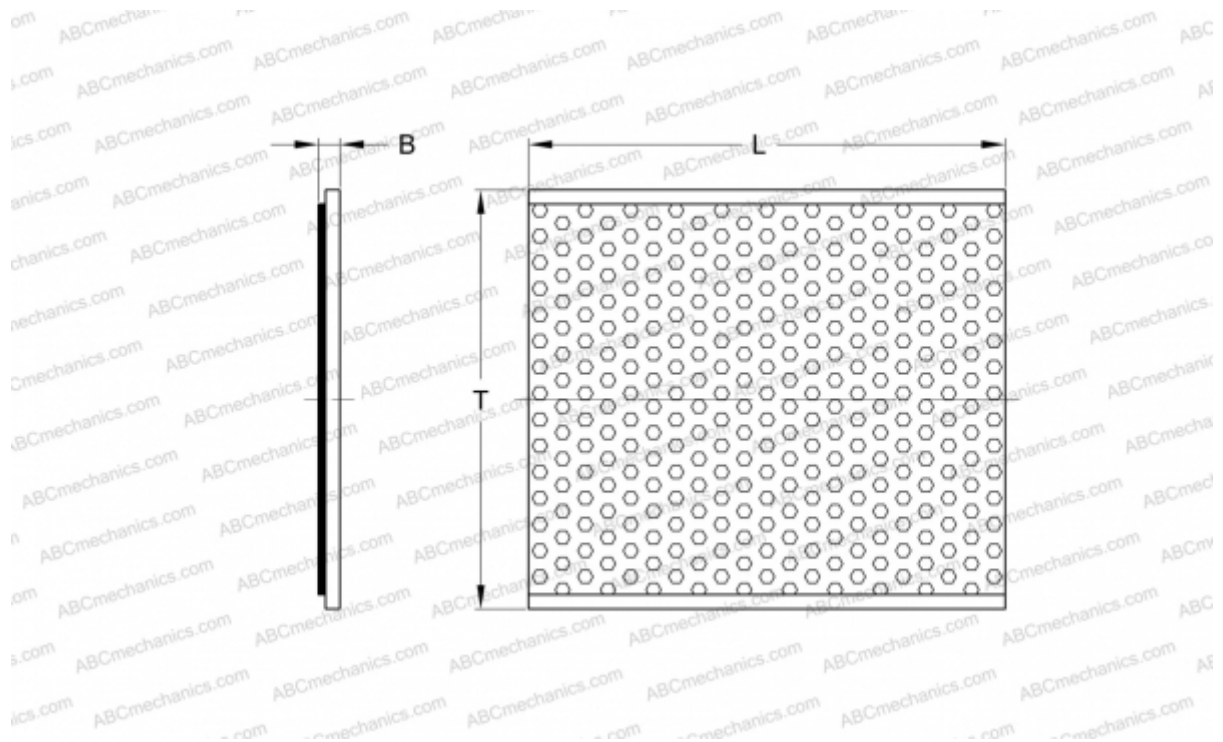

PCMS 2005003.06 M SKF

Strips

TYPE: Plain bearings, Bushings, thrust washers and strips, Strips, Maintenance-free, POM composite (SKF)

Technical specification

DIMENSIONS, MM

B	3,060
L	500,000
T	200,000

WEIGHT, KG 2,150