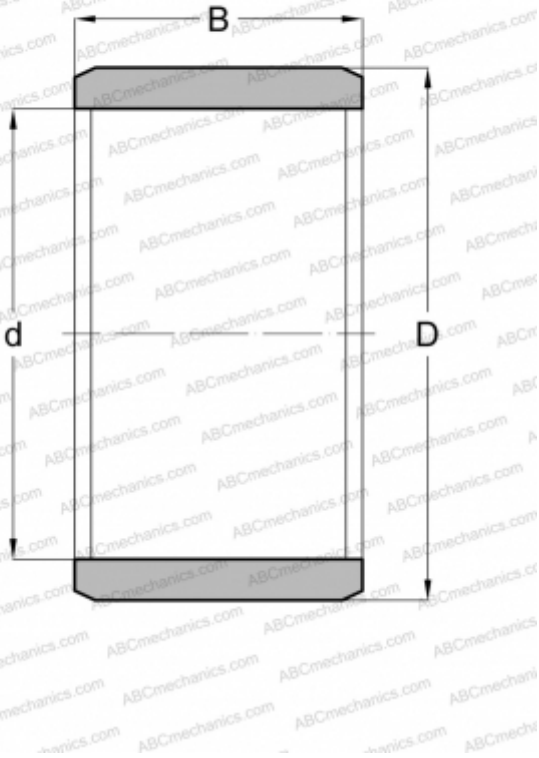

FIR-101420 NSK

Inner ring

TYPE: Rolling bearing parts and accessories, Inner ring, For drawn cup needle roller bearings, type FIR (NSK)

Technical specification

DIMENSIONS, MM

d	10,000
D	14,000
B	20,500

WEIGHT, KG