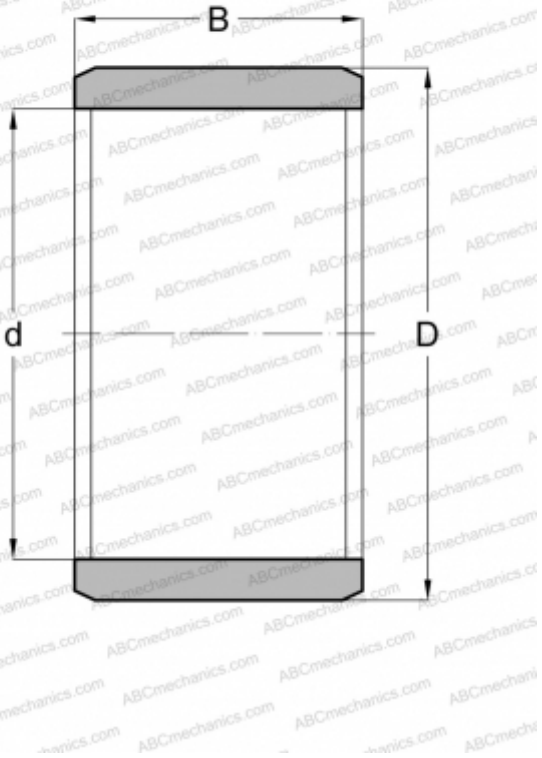

## FIR-404526 NSK

Inner ring

TYPE: Rolling bearing parts and accessories, Inner ring, For drawn cup needle roller bearings, type FIR (NSK)

### Technical specification

#### DIMENSIONS, MM

d	40,000
D	45,000
B	26,500

#### WEIGHT, KG

0,067