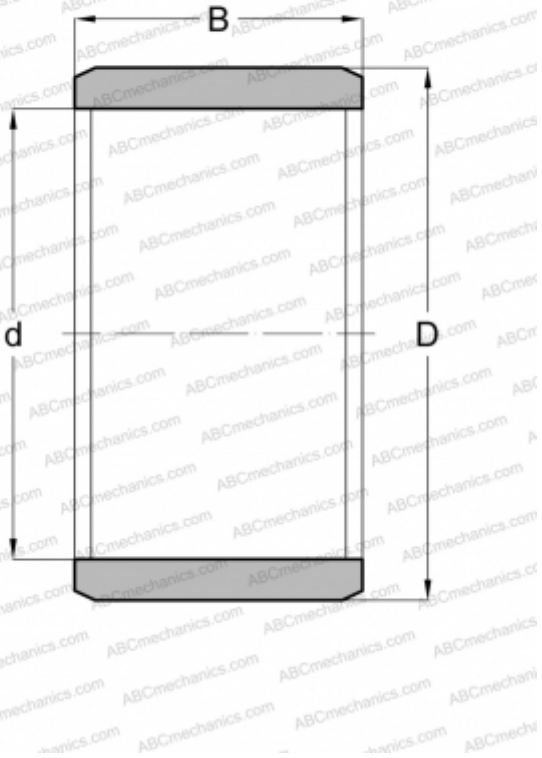

## FIR-202532-1 NSK

Inner ring

TYPE: Rolling bearing parts and accessories, Inner ring, FFor solid needle roller bearings, type FIR (NSK)

### Technical specification

#### DIMENSIONS, MM

|   |        |
|---|--------|
| d | 20,000 |
| D | 25,000 |
| B | 32,000 |

#### WEIGHT, KG

0,044