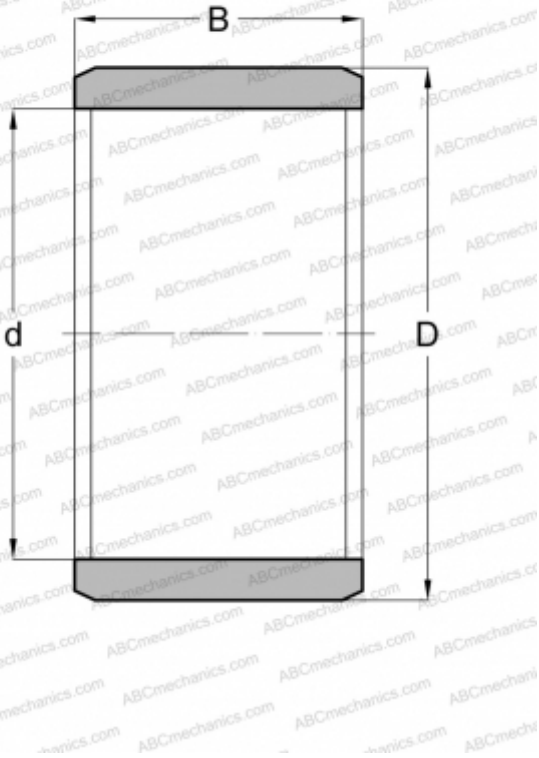

FIR-101520-2 NSK

Inner ring

TYPE: Rolling bearing parts and accessories, Inner ring, FFor solid needle roller bearings, type FIR (NSK)

Technical specification

DIMENSIONS, MM

d	10,000
D	15,000
B	20,200

WEIGHT, KG