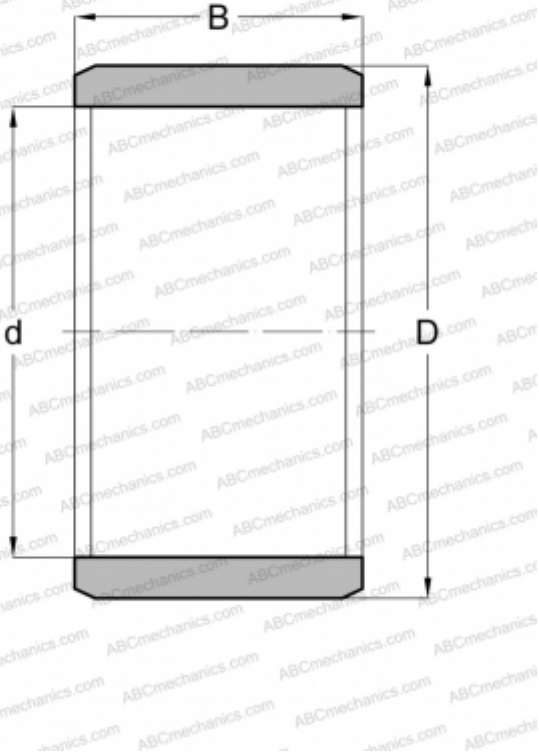

## FIR-121725-2 NSK

Inner ring

TYPE: Rolling bearing parts and accessories, Inner ring, FFor solid needle roller bearings, type FIR (NSK)

### Technical specification

#### DIMENSIONS, MM

d	12,000
D	17,000
B	25,200

#### WEIGHT, KG

0,022