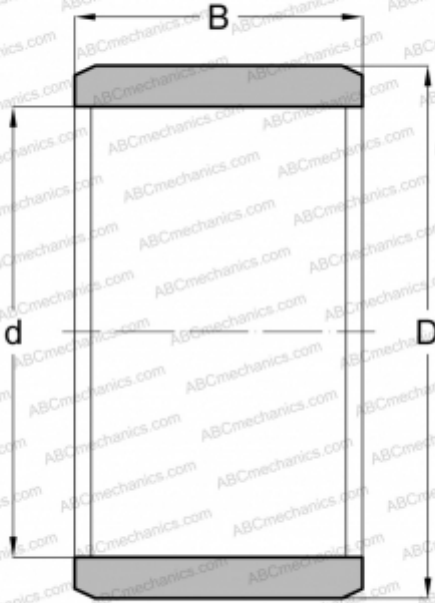

FIR-172215-2 NSK

Inner ring

TYPE: Rolling bearing parts and accessories, Inner ring, FFor solid needle roller bearings, type FIR (NSK)

Technical specification

DIMENSIONS, MM

d	17,000
D	22,000
B	25,200

WEIGHT, KG

0,018

MANUFACTURER

[NSK](#)

ASSOCIATED PRODUCTS

RLM2215