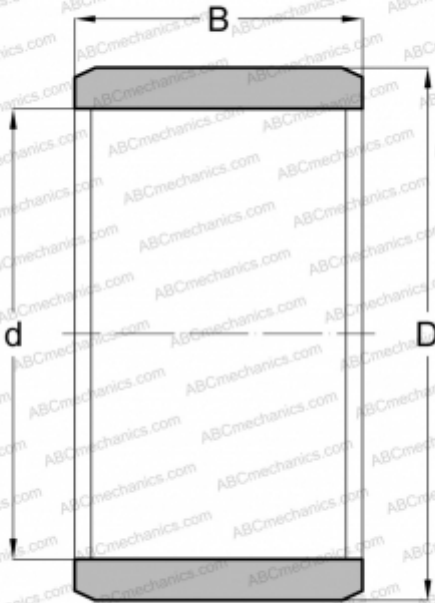

## FIR-202420-2 NSK

Inner ring

TYPE: Rolling bearing parts and accessories, Inner ring, FFor solid needle roller bearings, type FIR (NSK)

### Technical specification

#### DIMENSIONS, MM

d	20,000
D	24,000
B	20,200

#### WEIGHT, KG

0,022