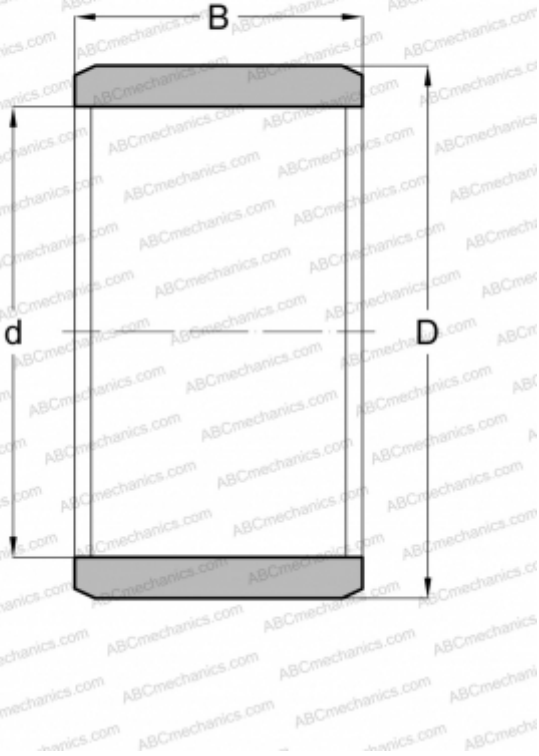

FIR-222825-2 NSK

Inner ring

TYPE: Rolling bearing parts and accessories, Inner ring, FFor solid needle roller bearings, type FIR (NSK)

Technical specification

DIMENSIONS, MM

d	22,000
D	28,000
B	25,200

WEIGHT, KG