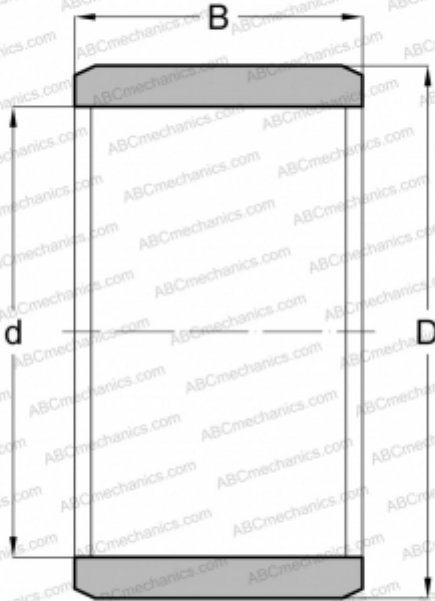

FIR-253015-2 NSK

Inner ring

TYPE: Rolling bearing parts and accessories, Inner ring, FFor solid needle roller bearings, type FIR (NSK)

Technical specification

DIMENSIONS, MM

d	25,000
D	30,000
B	15,200

WEIGHT, KG

0,026

MANUFACTURER

[NSK](#)

ASSOCIATED PRODUCTS

RLM3015