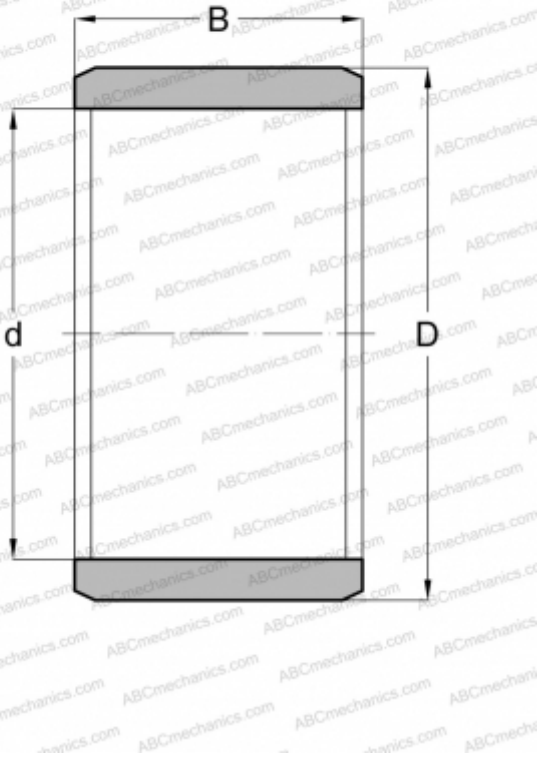

## FIR-303520-2 NSK

Inner ring

TYPE: Rolling bearing parts and accessories, Inner ring, FFor solid needle roller bearings, type FIR (NSK)

### Technical specification

#### DIMENSIONS, MM

d	30,000
D	35,000
B	20,200

#### WEIGHT, KG

0,040