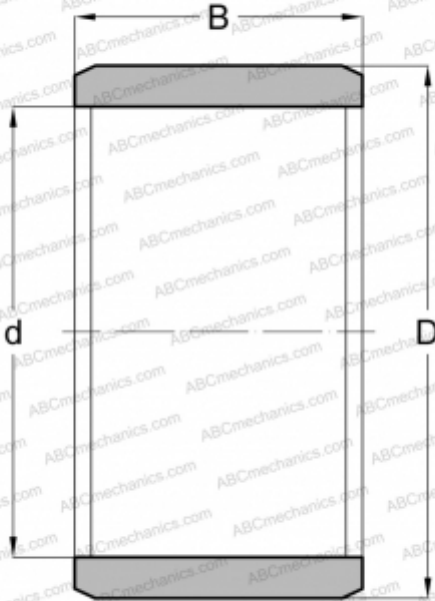

## FIR-354015-2 NSK

Inner ring

TYPE: Rolling bearing parts and accessories, Inner ring, FFor solid needle roller bearings, type FIR (NSK)

### Technical specification

#### DIMENSIONS, MM

d	35,000
D	40,000
B	15,300

#### WEIGHT, KG

0,035