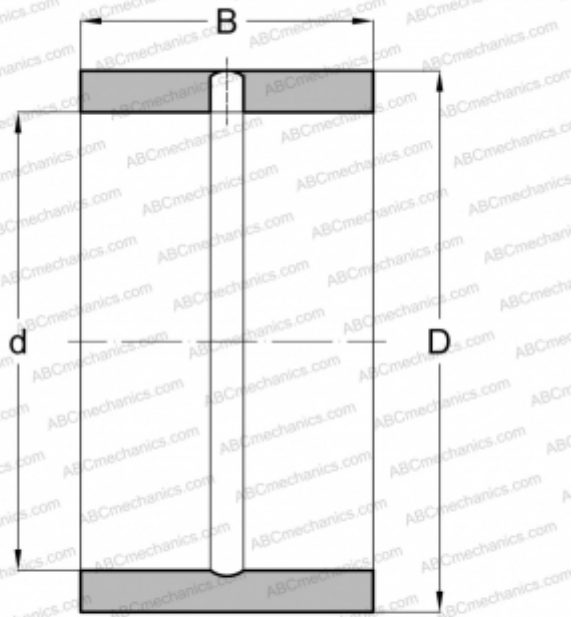

## IR-141816 NSK

Inner ring

TYPE: Rolling bearing parts and accessories, Inner ring, For solid needle roller bearings, type IR (NSK), inch size

### Technical specification

#### DIMENSIONS, MM

d	22,225
D	28,575
B	25,400