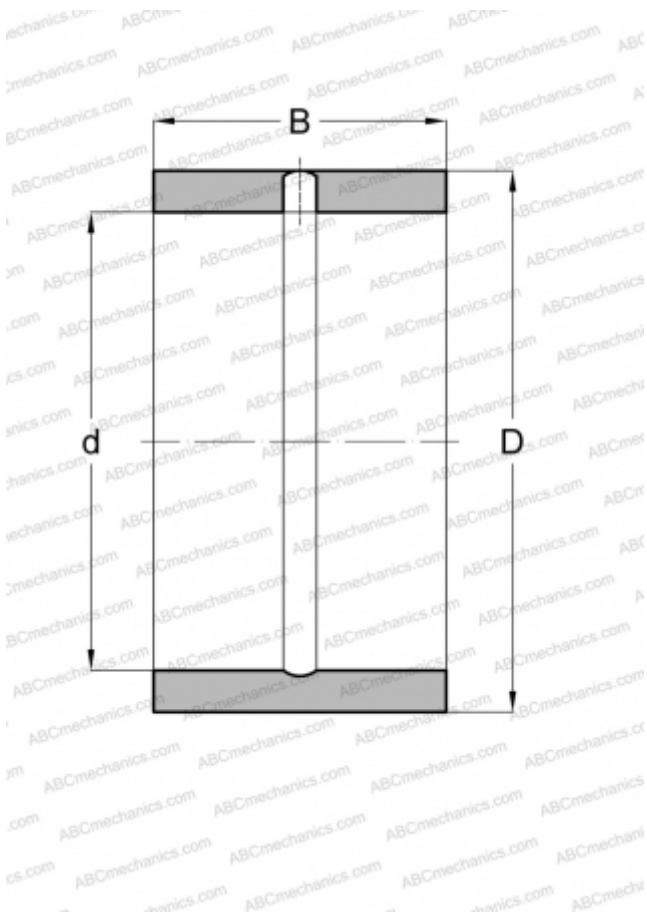

## IR-192420 NSK

Inner ring

TYPE: Rolling bearing parts and accessories, Inner ring, For solid needle roller bearings, type IR (NSK), inch size

### Technical specification

#### DIMENSIONS, MM

d	30,162
D	38,100
B	31,750

#### WEIGHT, KG

0,105