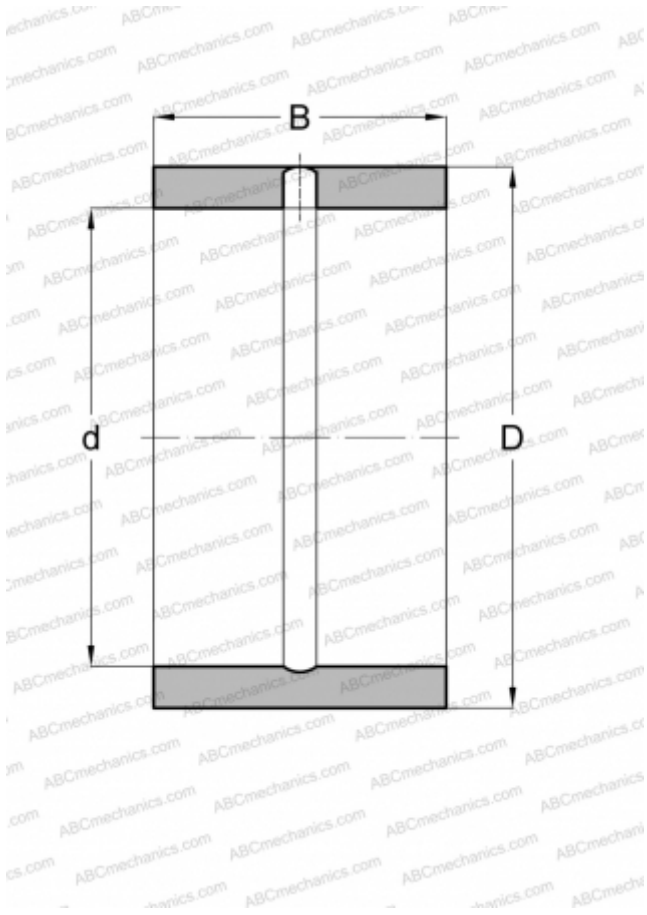

## IR-202420 NSK

Inner ring

TYPE: Rolling bearing parts and accessories, Inner ring, For solid needle roller bearings, type IR (NSK), inch size

#### DIMENSIONS, MM

d	31,750
D	38,100
B	31,750

#### WEIGHT, KG

0,090